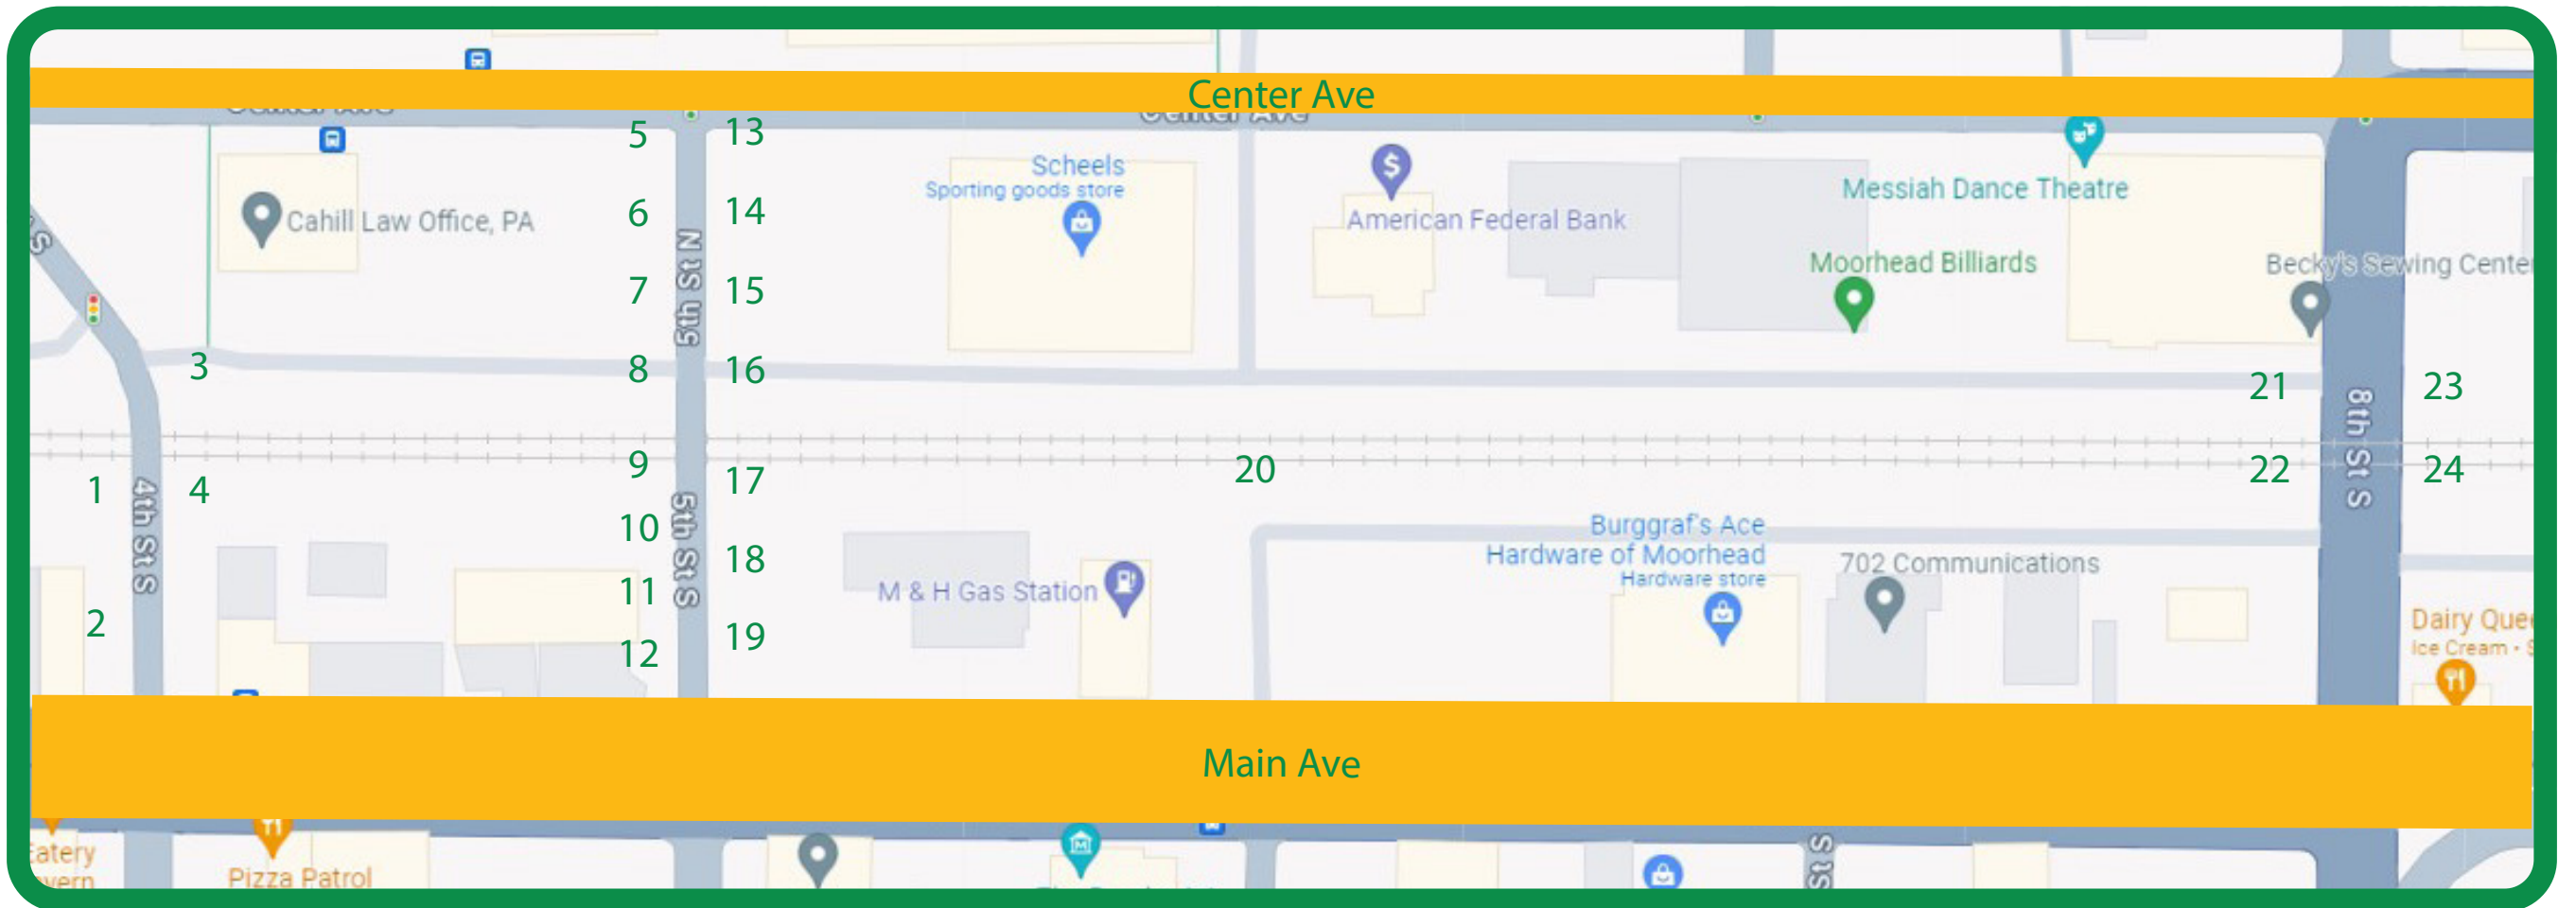

Adopt-a-Flowerbed 2024

1	Kathy and Tracy Christianson	13	Clay Soil & Water Conservation District
2	Kathy and Tracy Christianson	14	Clay Soil & Water Conservation District
3	Sagvold & Associates Inc	15	Clay Soil & Water Conservation District
4	Sagvold & Associates Inc	16	Clay County Master Gardeners
5	The Title Tam of Clay County Abstract Company	17	James and Em Christie
6	First Presbyterian Church of Moorhead	18	RDO Equipment Co.
7	Essentia Health Med-Surg	19	MSUM Admissions
8	Clay County Master Gardeners	20	James and Em Christie
9	OPEN	21	Moorhead Kiwanis Club
10	OPEN	22	Moorhead Kiwanis Club
11	OPEN	23	Moorhead Kiwanis Club
12	OPEN	24	Moorhead Kiwanis Club