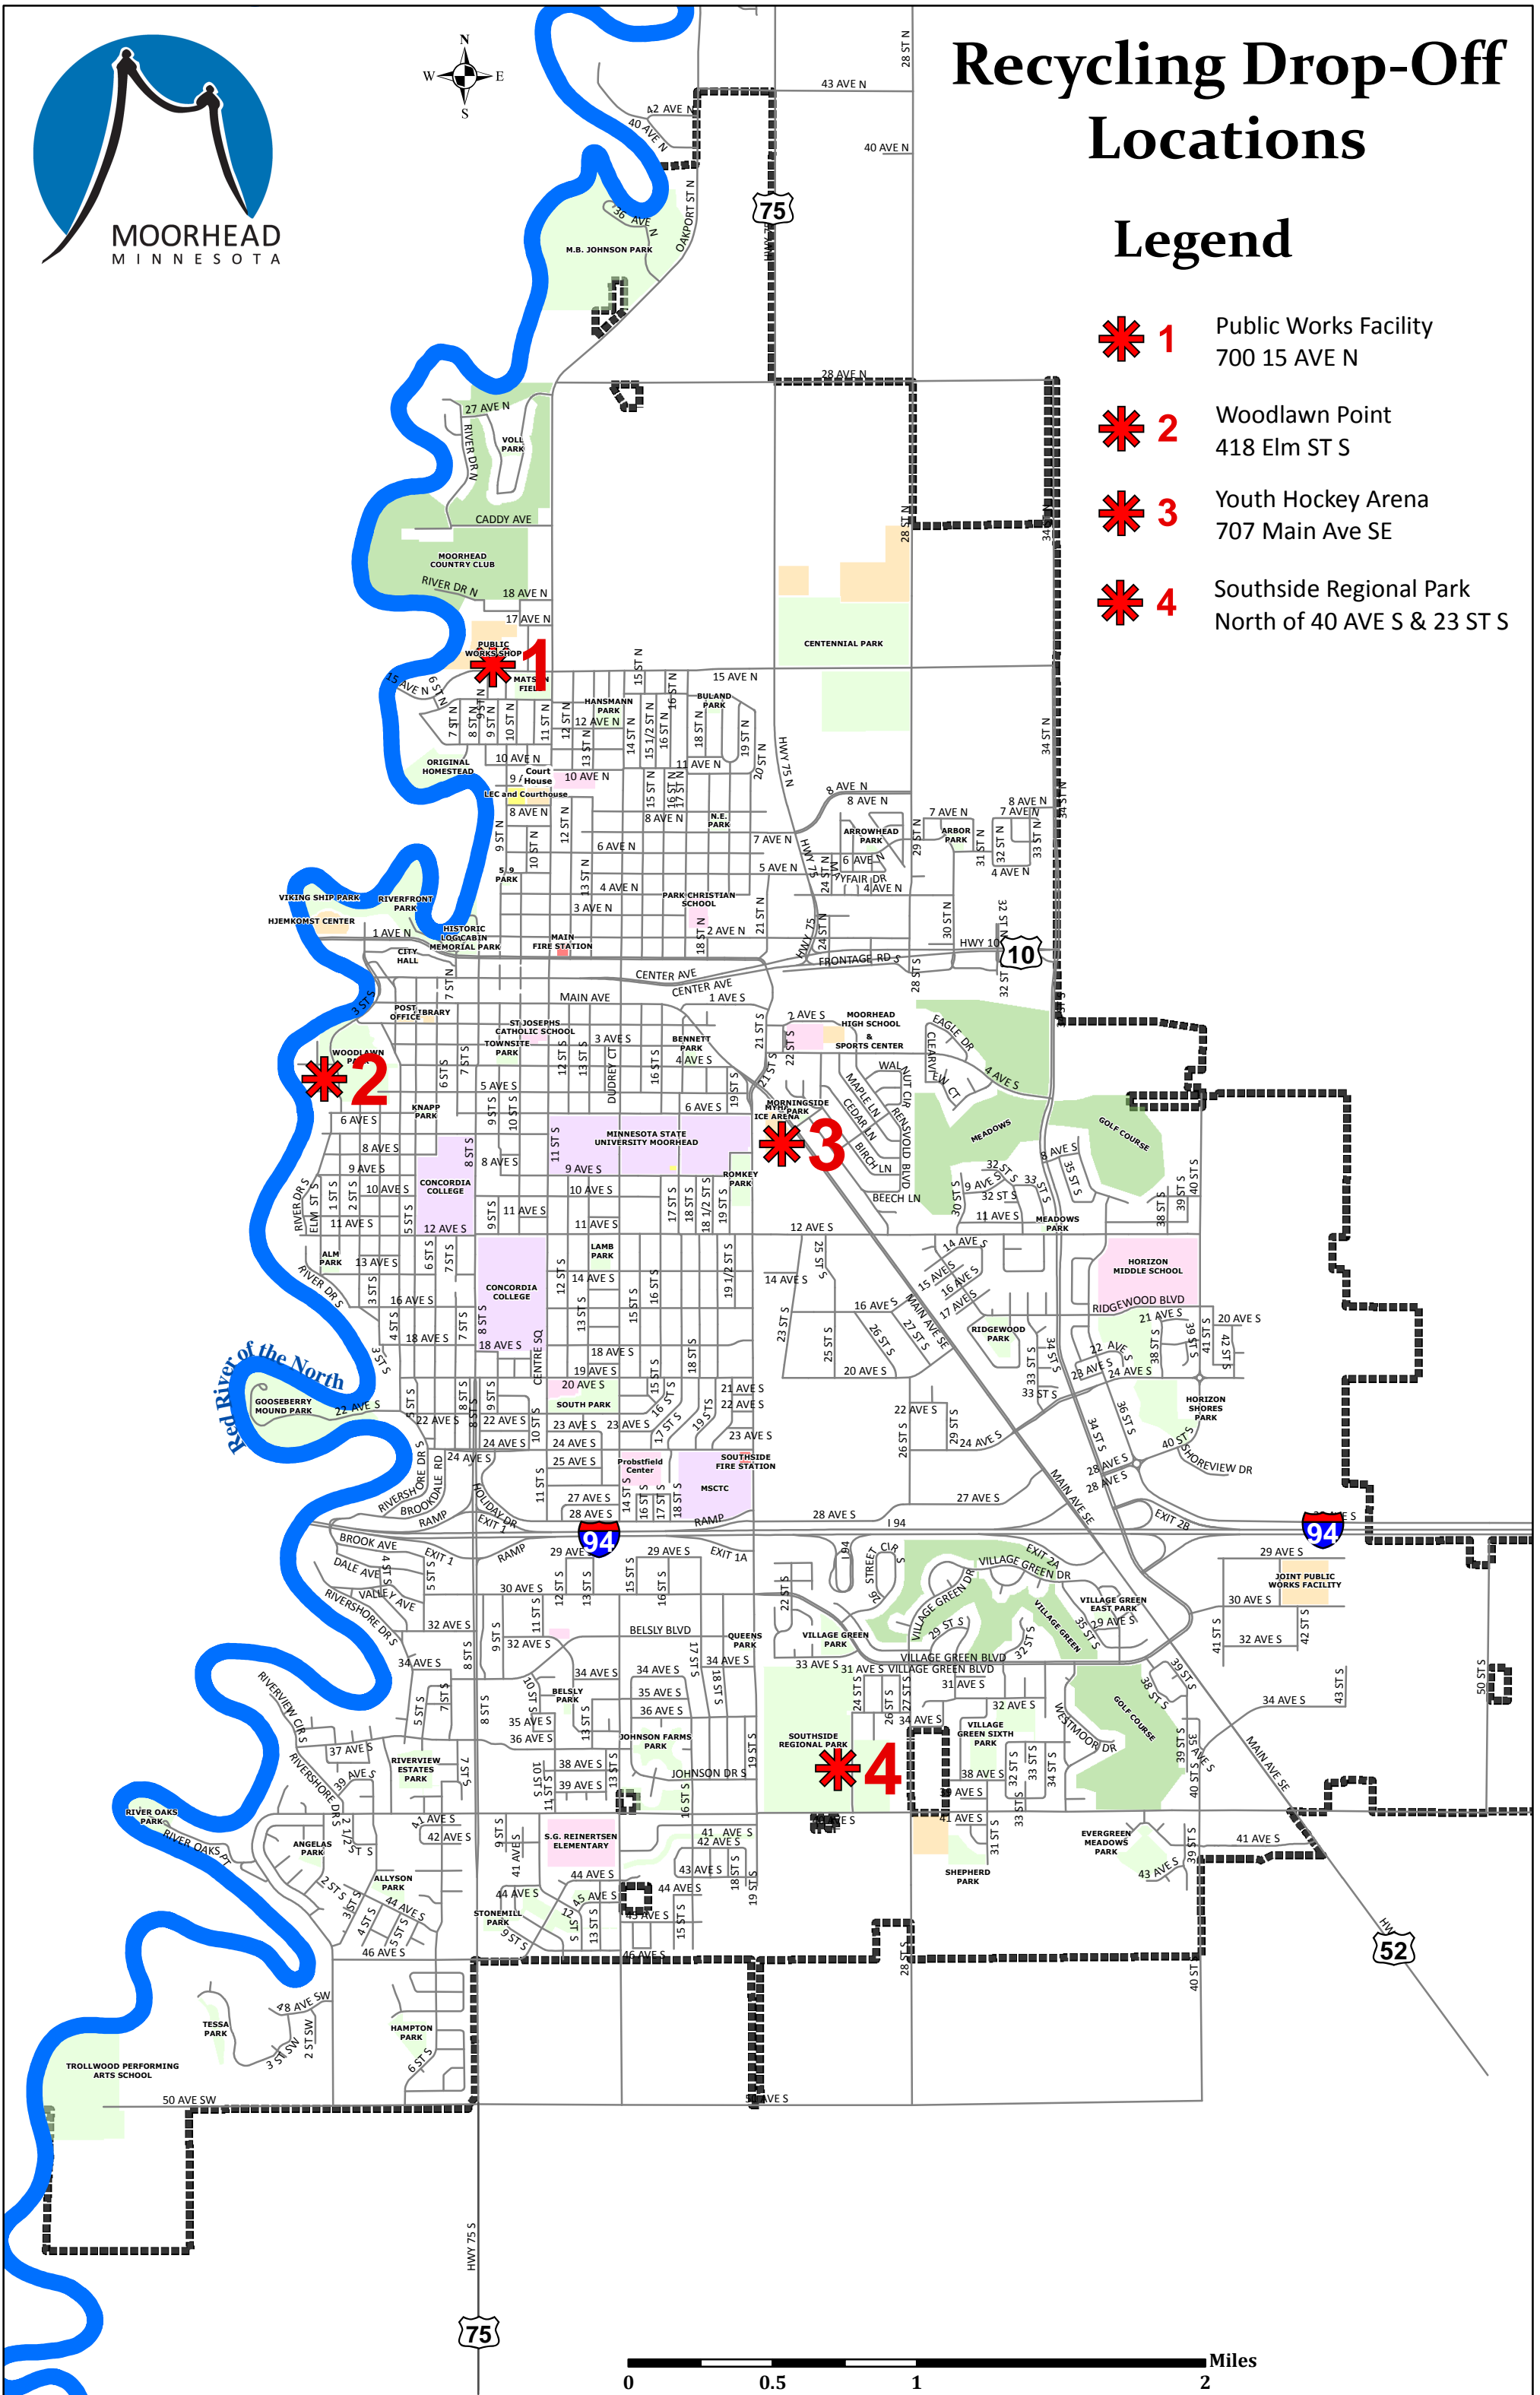

Recycling Drop-Off Locations

Legend

-  **1** Public Works Facility
700 15 AVE N
-  **2** Woodlawn Point
418 Elm ST S
-  **3** Youth Hockey Arena
707 Main Ave SE
-  **4** Southside Regional Park
North of 40 AVE S & 23 ST S

0 0.5 1 2 Miles