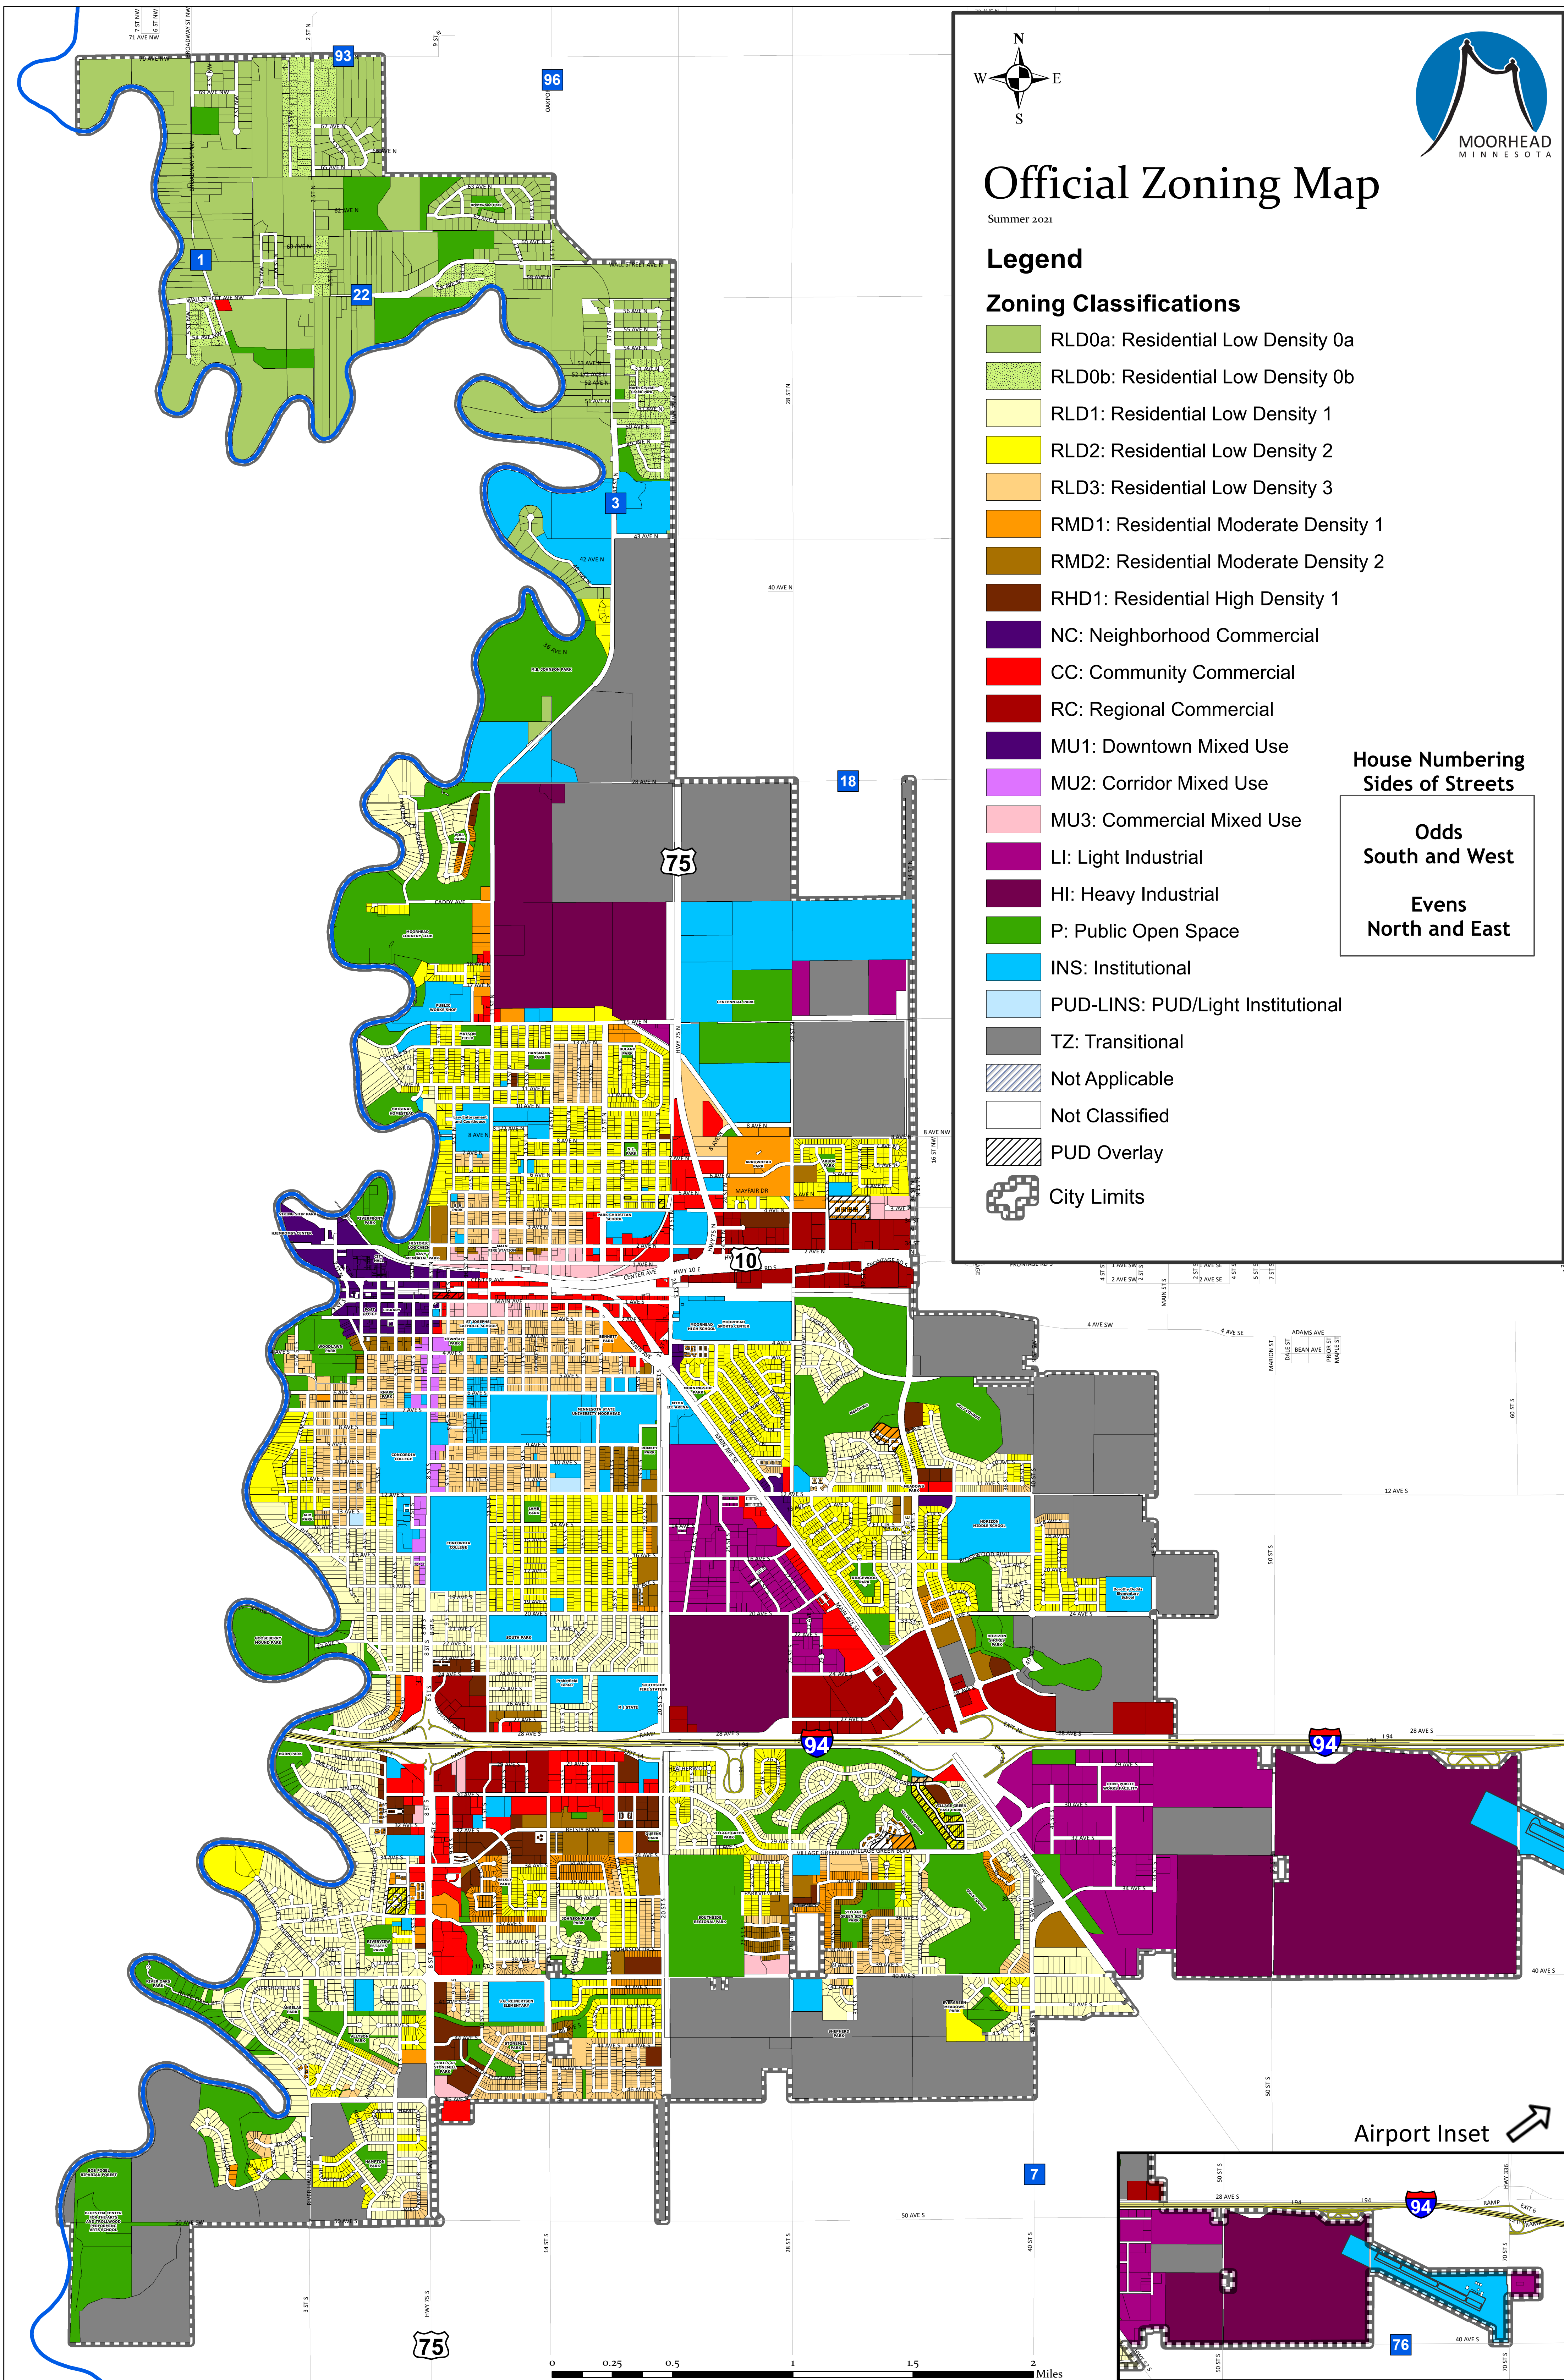

Official Zoning Map

Summer 2021

Legend

Zoning Classifications

- RLD0a: Residential Low Density 0a
- RLD0b: Residential Low Density 0b
- RLD1: Residential Low Density 1
- RLD2: Residential Low Density 2
- RLD3: Residential Low Density 3
- RMD1: Residential Moderate Density 1
- RMD2: Residential Moderate Density 2
- RHD1: Residential High Density 1
- NC: Neighborhood Commercial
- CC: Community Commercial
- RC: Regional Commercial
- MU1: Downtown Mixed Use
- MU2: Corridor Mixed Use
- MU3: Commercial Mixed Use
- LI: Light Industrial
- HI: Heavy Industrial
- P: Public Open Space
- INS: Institutional
- PUD-LINS: PUD/Light Institutional
- TZ: Transitional
- Not Applicable
- Not Classified
- PUD Overlay
- City Limits

House Numbering Sides of Streets

- Odds
South and West
- Evens
North and East

Airport Inset