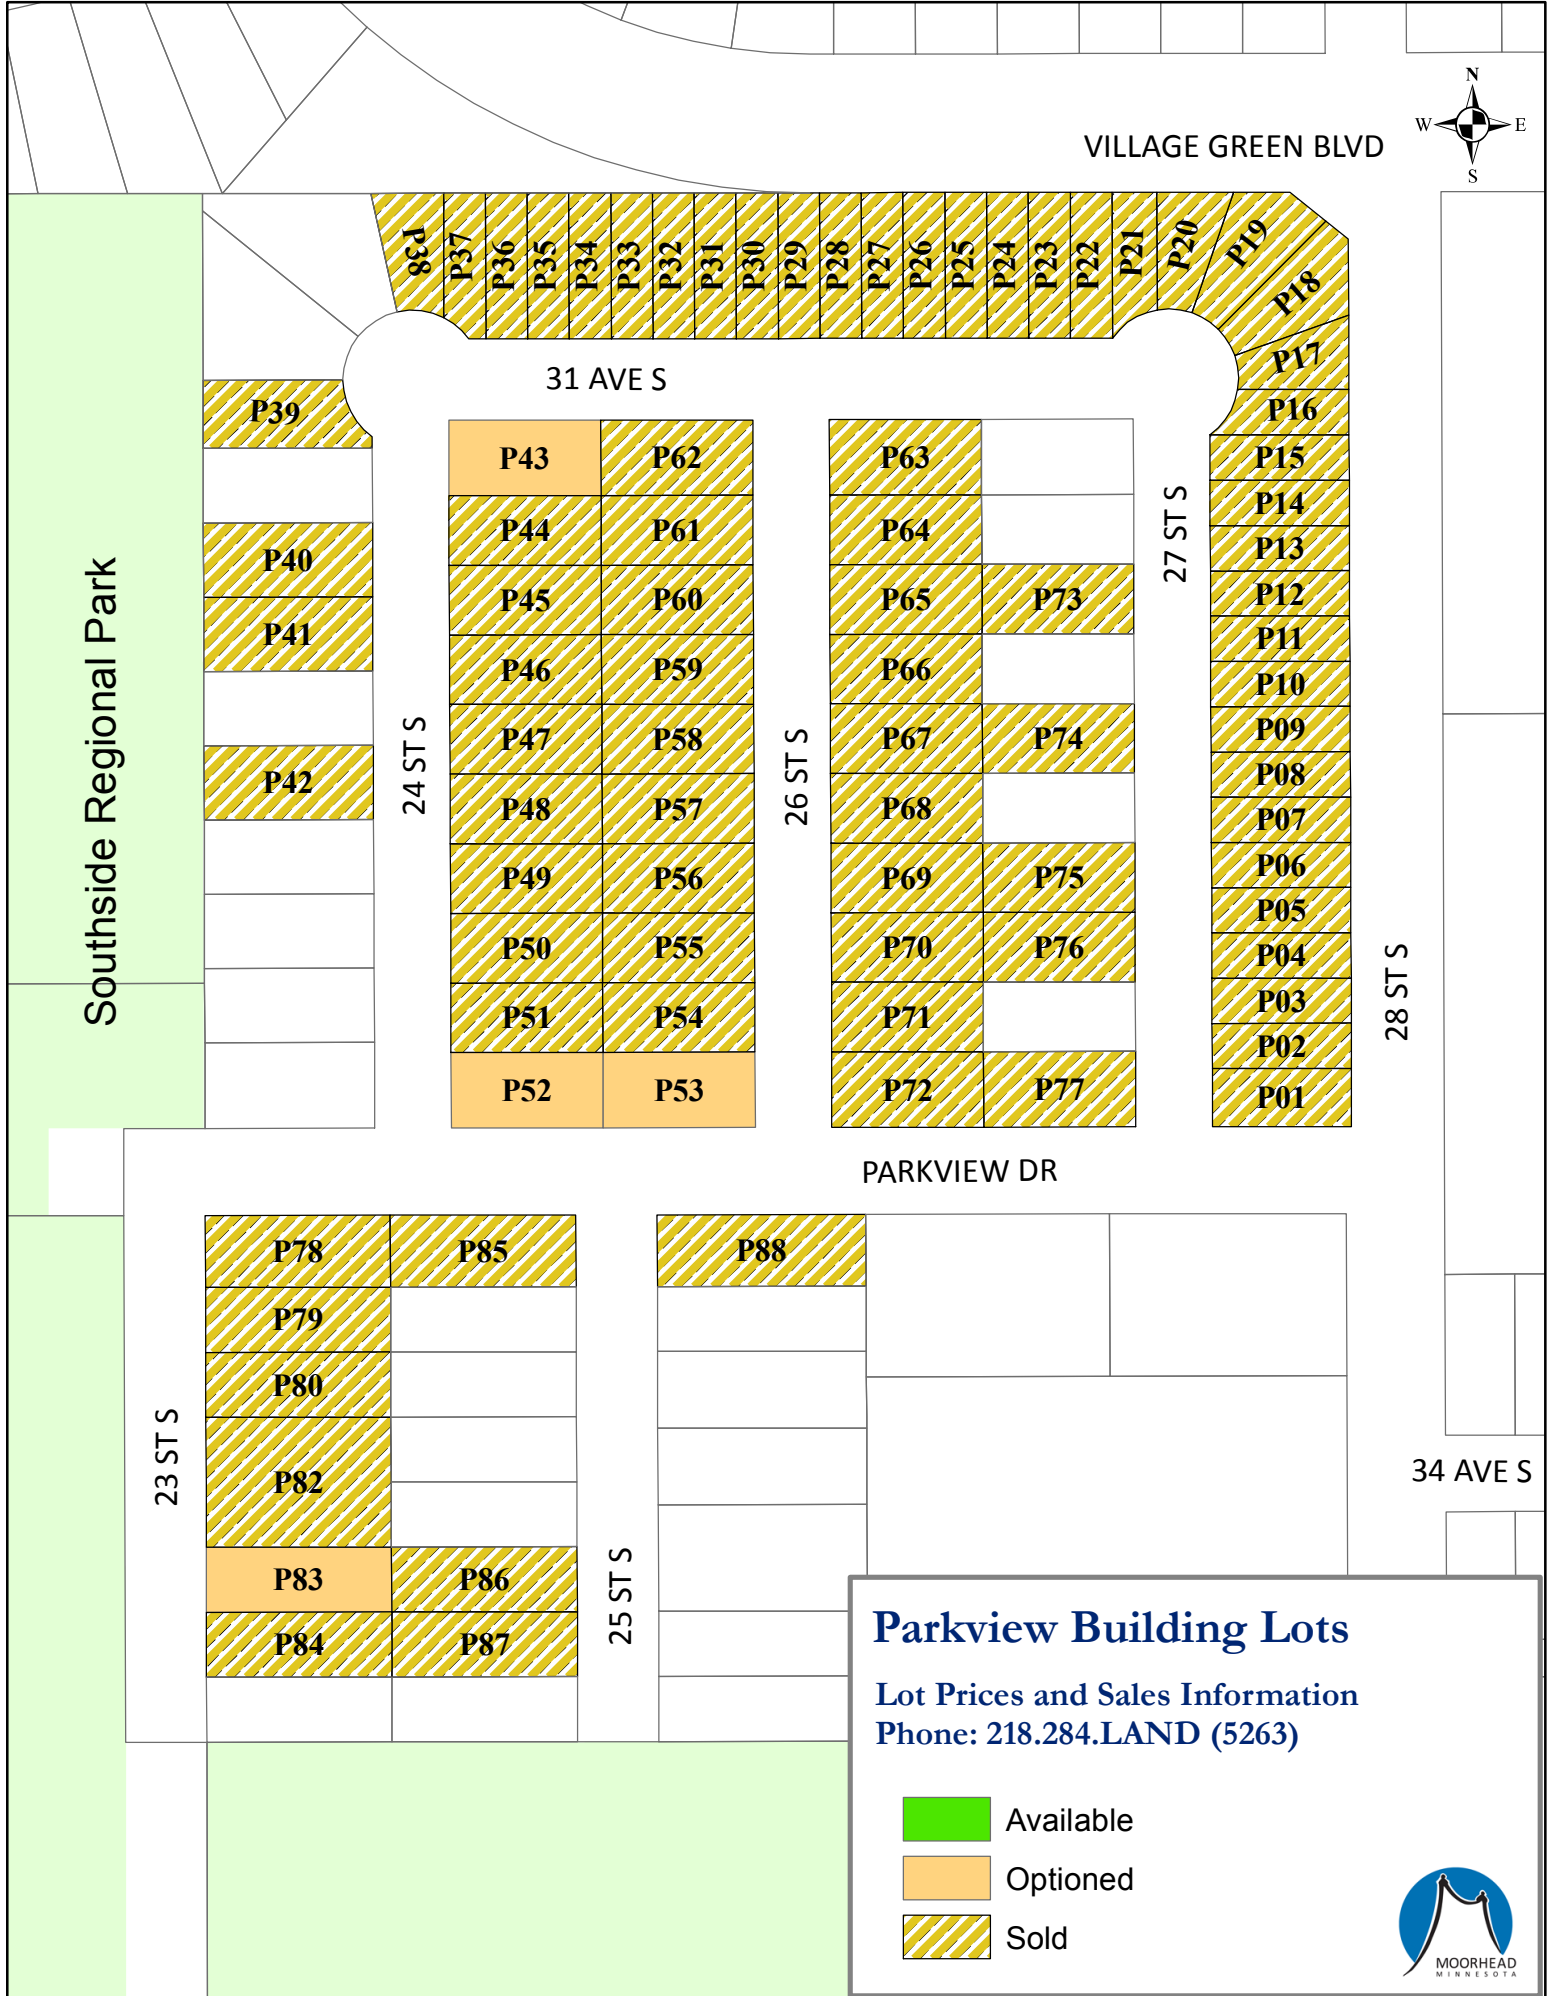

VILLAGE GREEN BLVD

Southside Regional Park

Parkview Building Lots

Lot Prices and Sales Information
Phone: 218.284.LAND (5263)

-  Available
-  Optioned
-  Sold