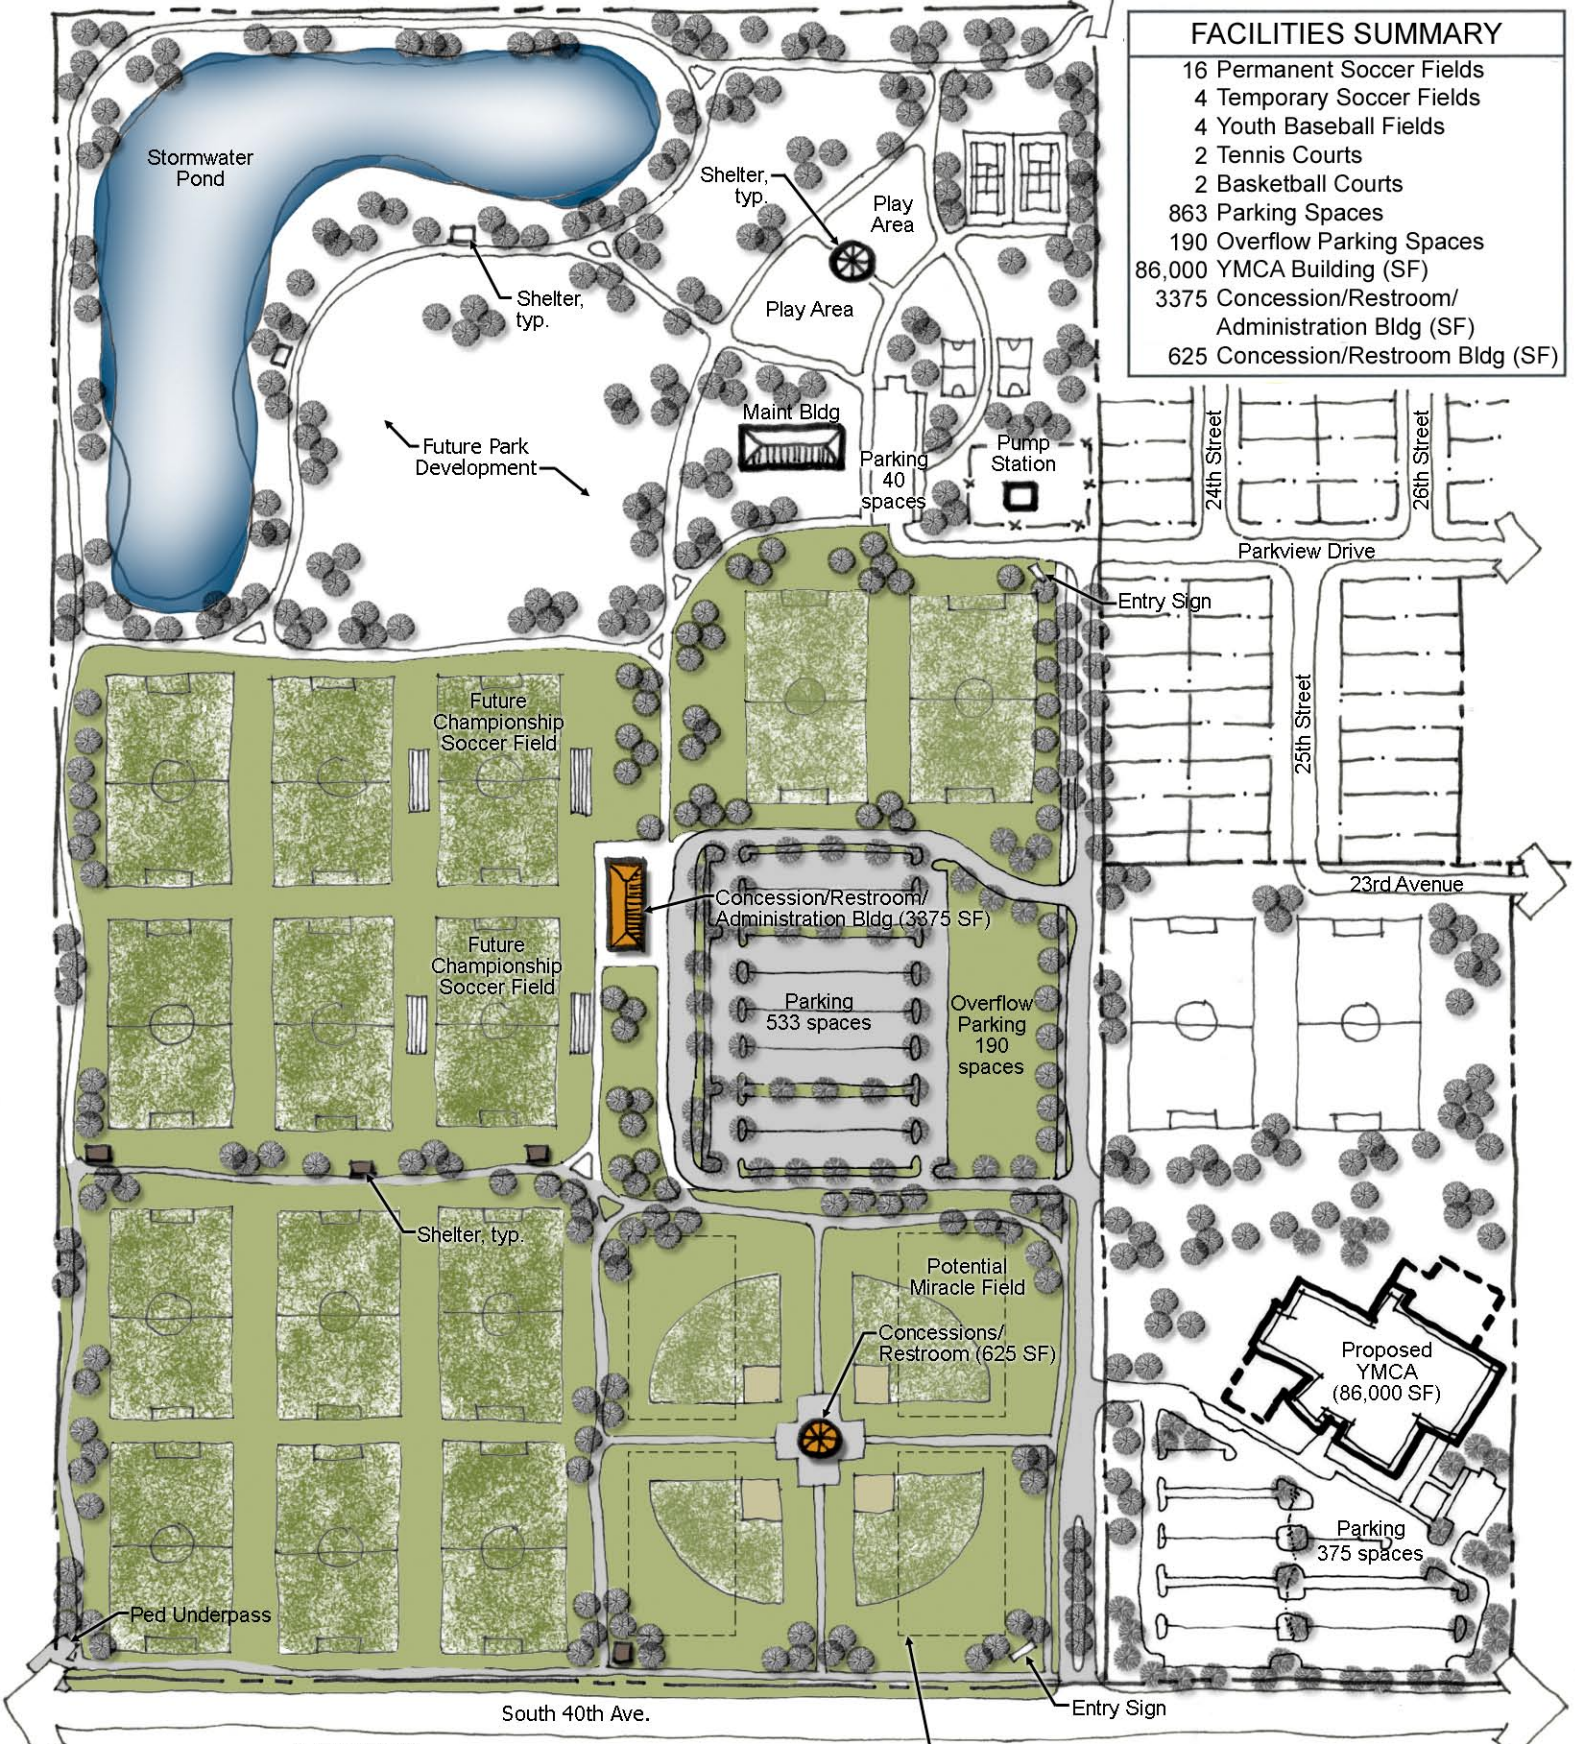

FACILITIES SUMMARY

16 Permanent Soccer Fields
4 Temporary Soccer Fields
4 Youth Baseball Fields
2 Tennis Courts
2 Basketball Courts
863 Parking Spaces
190 Overflow Parking Spaces
86,000 YMCA Building (SF)
3375 Concession/Restroom/ Administration Bldg (SF)
625 Concession/Restroom Bldg (SF)

LEGEND

		Current Park Facilities
		Planned Facilities (2008)
		Future Facilities (subject to funding availability)