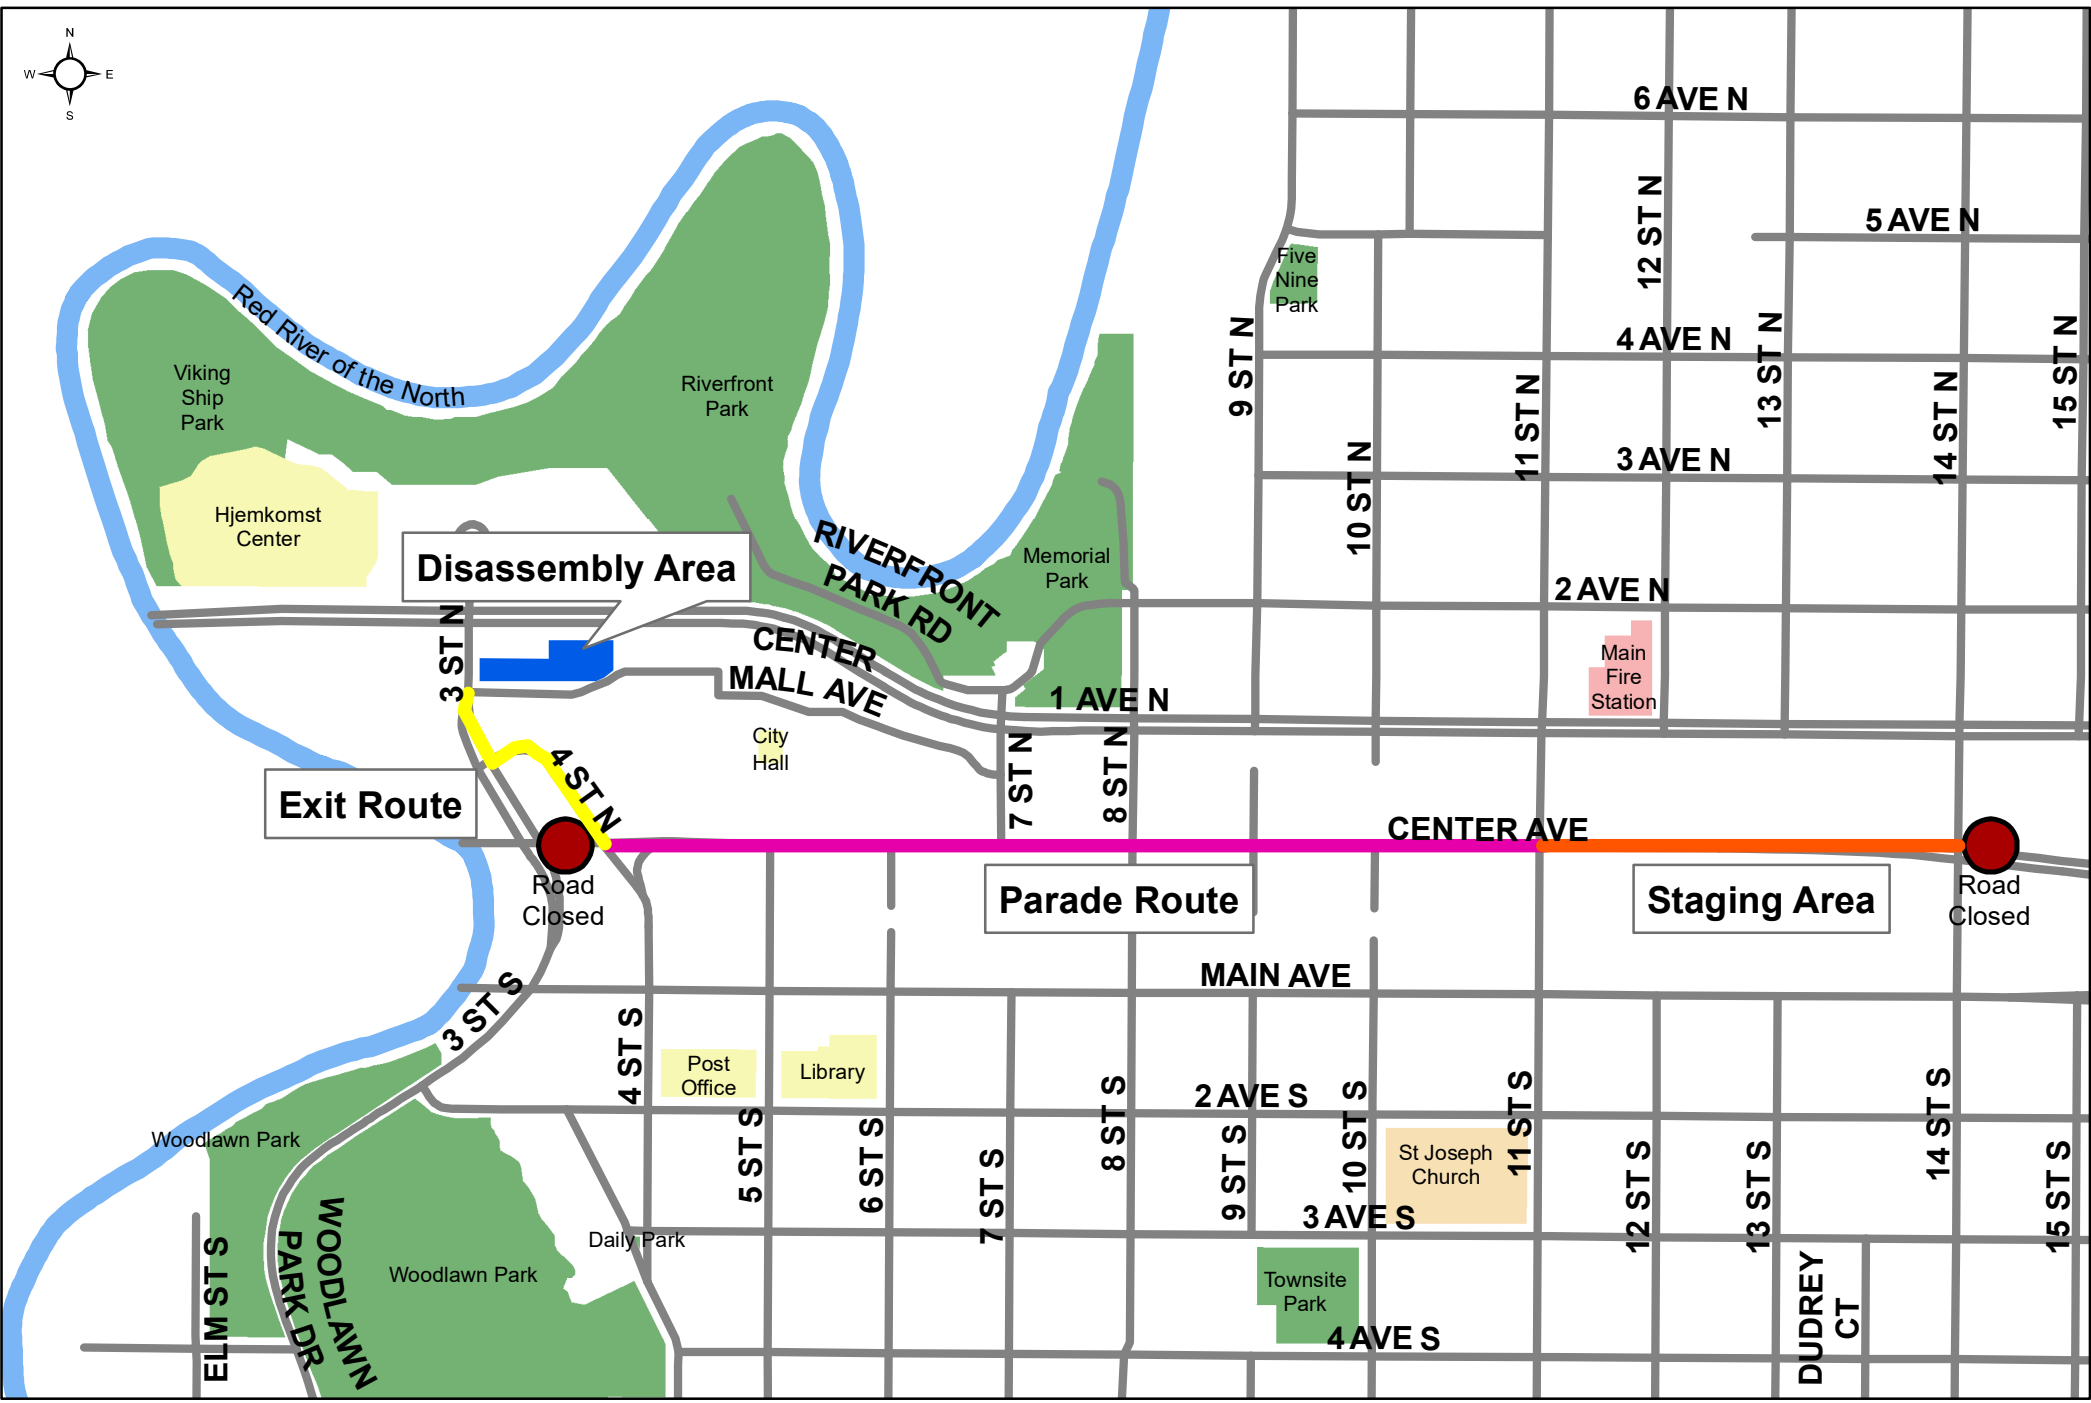

# GREATER MOORHEAD DAYS PARADE

September 10, 2021

Disassembly Area

Exit Route

Parade Route

Staging Area

Viking Ship Park

Riverfront Park

Townsite Park

WOODLAWN PARK DR

RIVERFRONT PARK RD

CENTER MALL AVE

CENTER AVE

MAIN AVE

Red River of the North

3 ST N

3 AVE N

2 AVE N

1 AVE N

2 AVE S

3 AVE S

4 AVE S

DUDREY CT