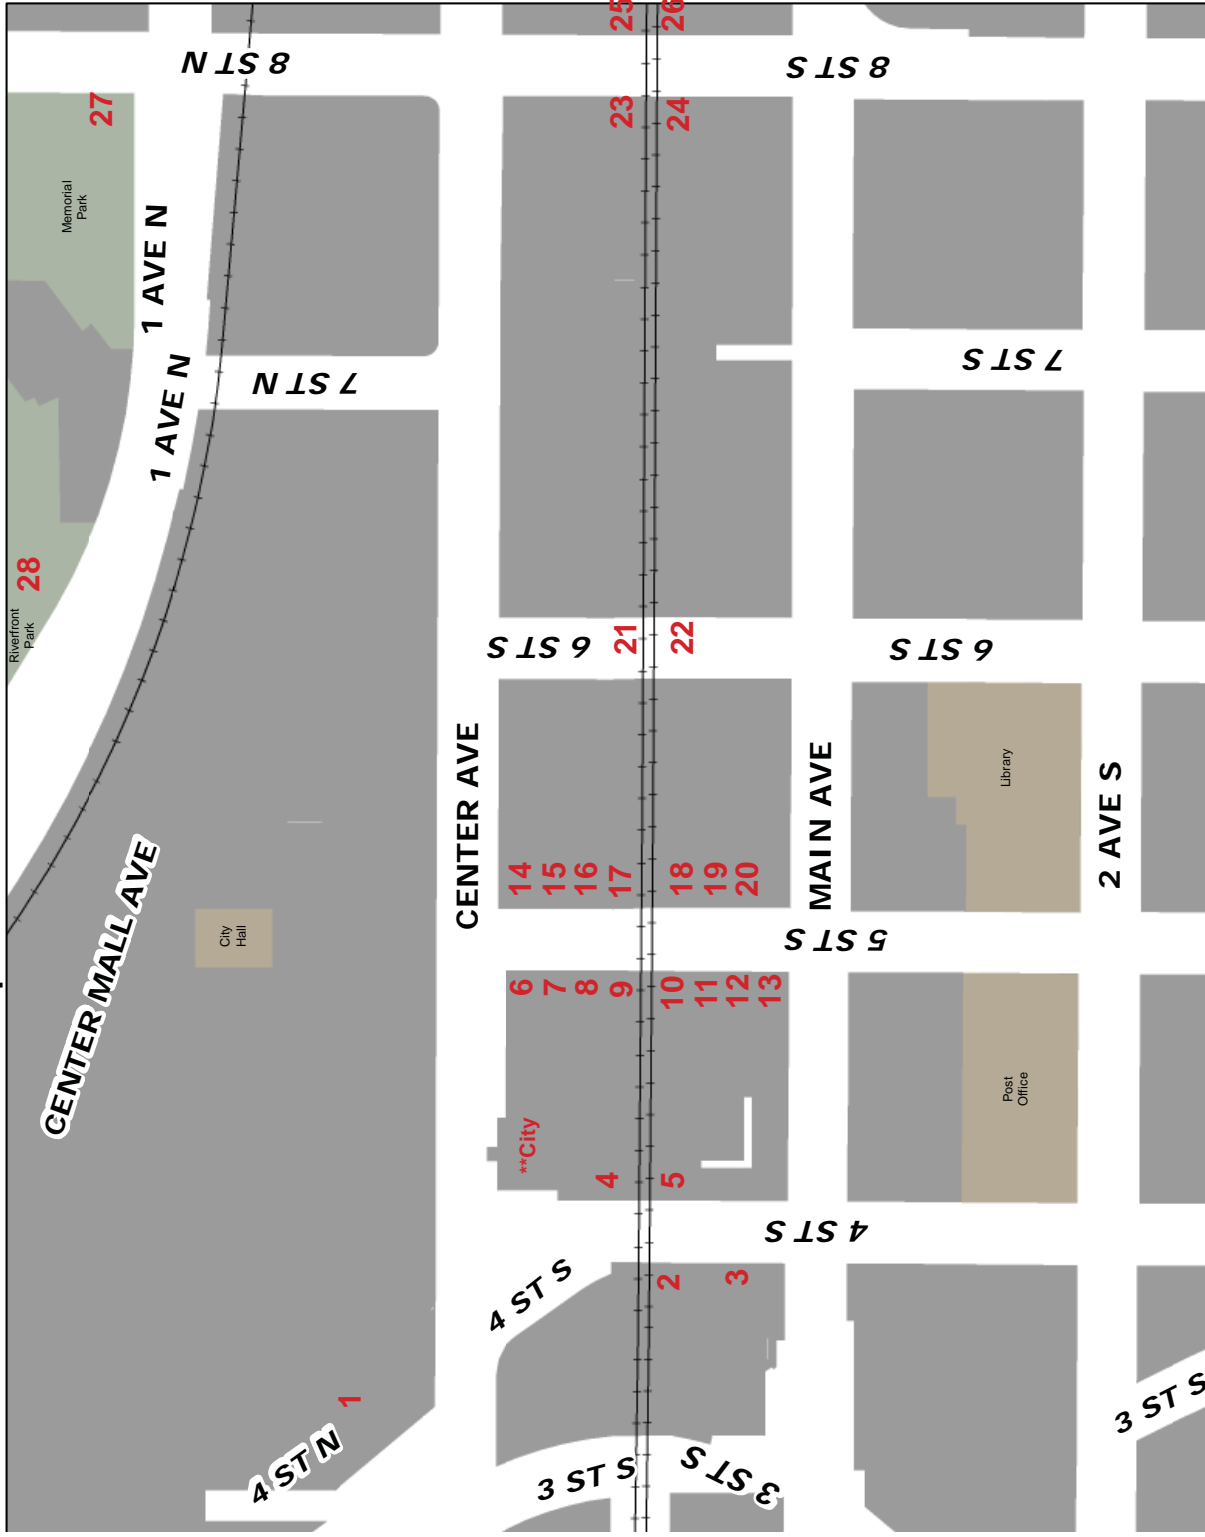

# Adopt - A - Flowerbed

1	Moorhead Center Mall
2	Mandy Oanes
3	City
4	Square Foot Gardening for the RRV
5	Sagvold & Associates
6	Clay County Abstract Co
7	Clay County Abstract Co
8	Clay County Abstract Co
9	UMN Extension Master Gardeners Clay County/ Creative Clovers 4-H Club
10	Country Greenery
11	Country Greenery
12	Country Greenery
13	Country Greenery
14	Clay Soil & Water Conservation
15	Clay Soil & Water Conservation
16	Clay Soil & Water Conservation
17	UMN Extension Master Gardeners Clay County
18	Mara Morken Fogarty
19	RDO
20	A Friend of Downtown
21	City
22	Mara Morken Fogarty
23	City- MHD Kiwanis
24	City- MHD Kiwanis
25	City-MHD Kiwanis
26	City- MHD Kiwanis
27	City
28	Moorhead Kiwanis
Five Nine	Mandy Oanes
**Picnic Park	Inspire Innovations Lab