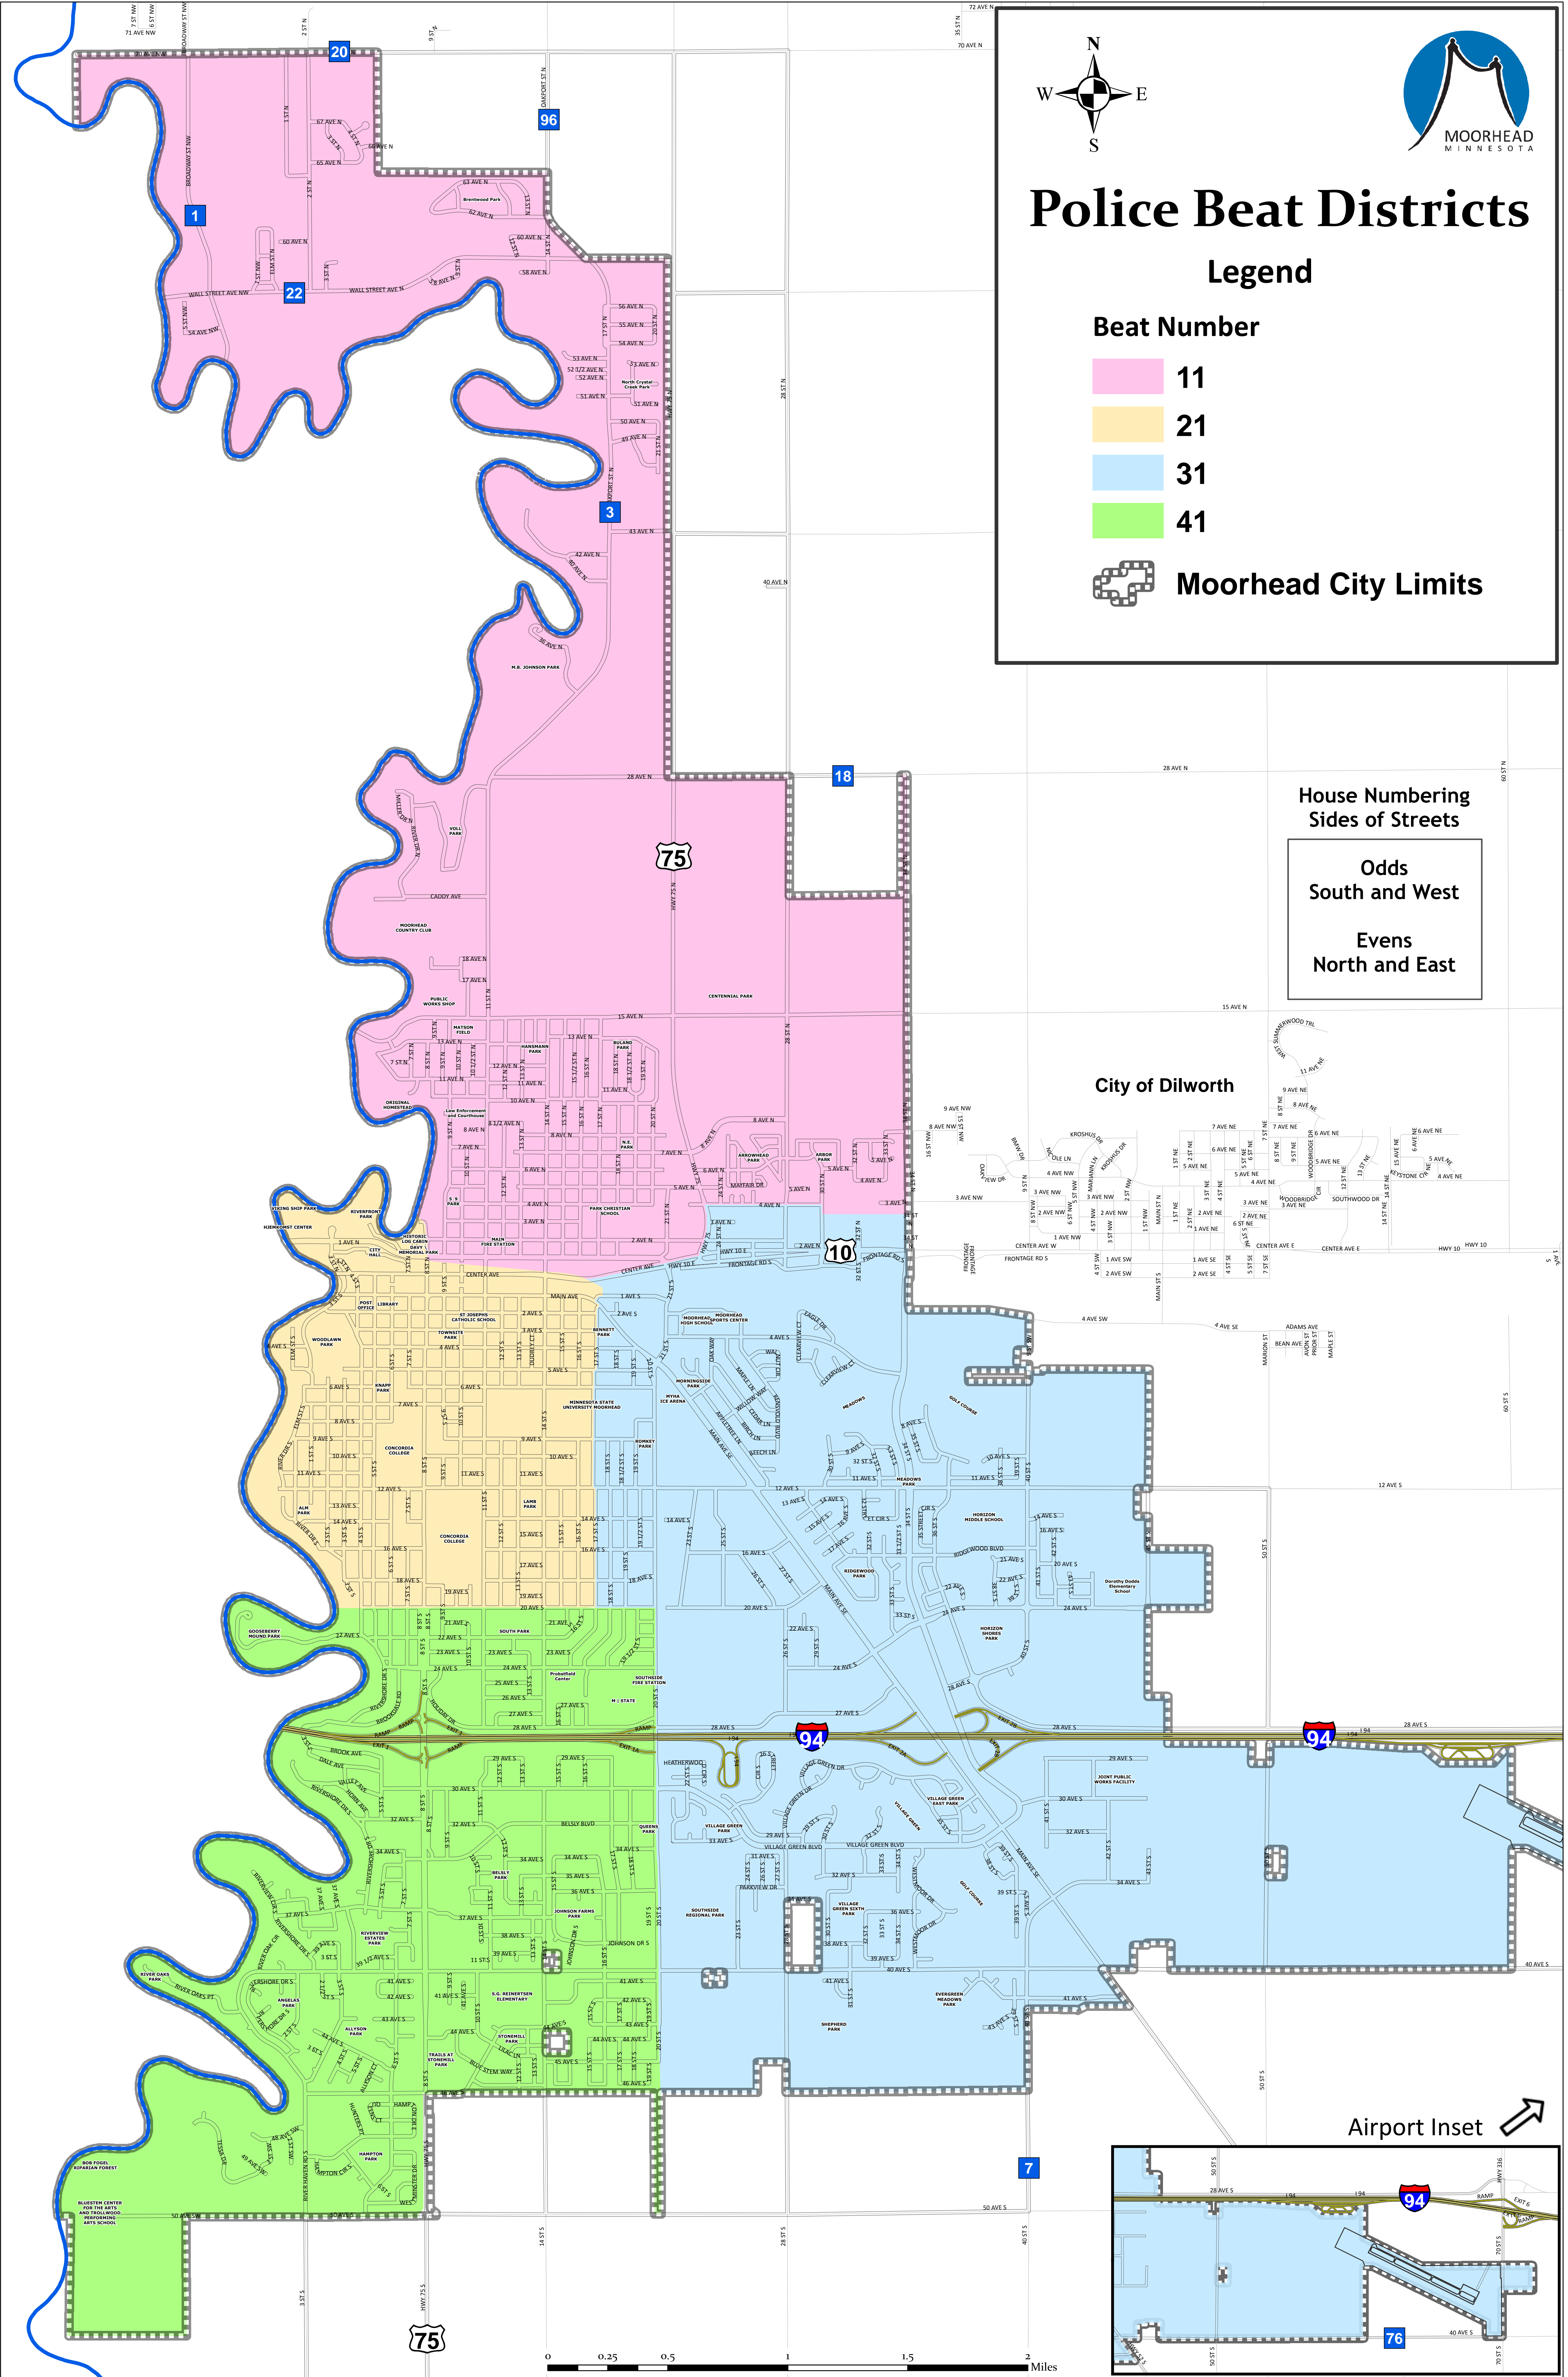

Police Beat Districts

Legend

Beat Number

- 11
- 21
- 31
- 41

Moorhead City Limits

House Numbering Sides of Streets

Odds
South and West

Evens
North and East

City of Dilworth

Airport Inset

75

0 0.25 0.5 1 1.5 2 Miles

7

76