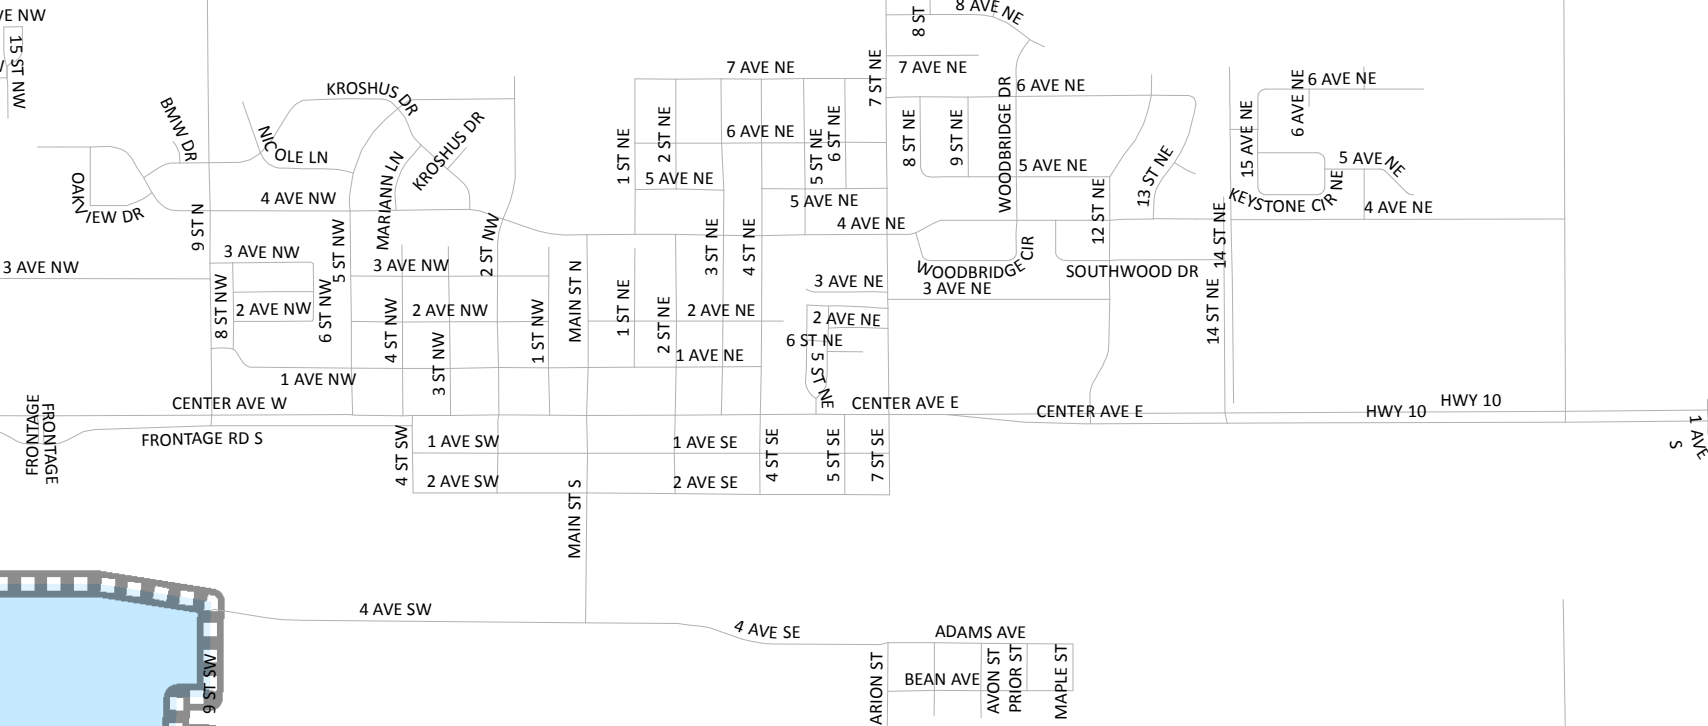

Police Beat Districts

Legend

Beat Number

- 11
- 21
- 31
- 41

Moorhead City Limits

House Numbering Sides of Streets

Odds
South and West

Evens
North and East

City of Dilworth

Airport Inset

75

0 0.25 0.5 1 1.5 2 Miles

7

76