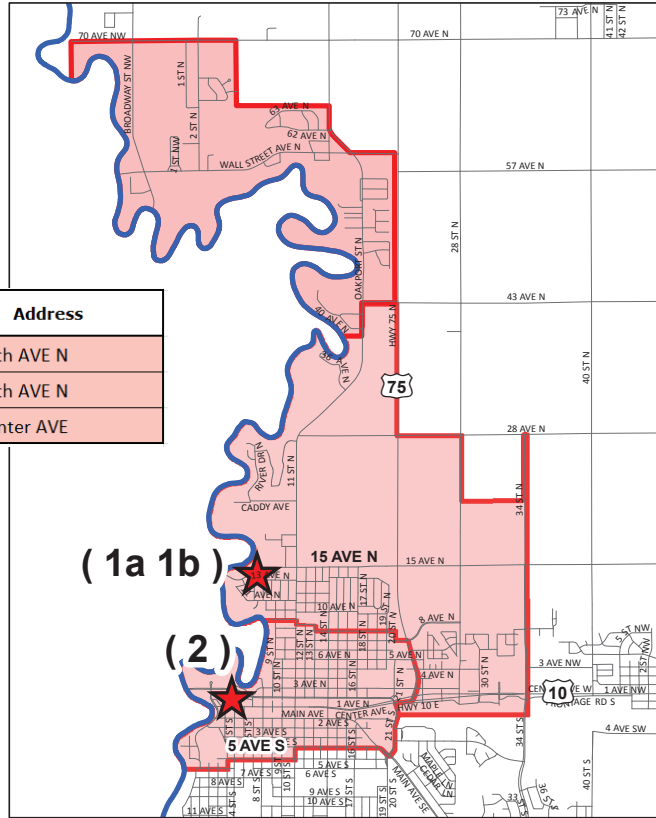

Moorhead Polling Locations

Ward 1

Precinct	Polling Location	Address
1a	St Francis de Sales Church	601 15th AVE N
1b	St Francis de Sales Church	601 15th AVE N
2	Moorhead Center Mall	500 Center AVE

Ward 3

Precinct	Polling Location	Address
6a	Concordia College - Knutson Campus Center	901 8th ST S
6b	First Congregational United Church of Christ	406 8th ST S
7	First Presbyterian Church	2900 5th ST S
8	Valley Christian Church	611 37th AVE S

Moorhead Polling Locations

Ward 2

Precinct	Polling Location	Address
3	Moorhead Youth Hockey Arena	707 SE Main AVE
4	Triumph Lutheran Brethren Church	2901 20th ST S
5a	MSUM - Comstock Memorial Union Ballroom	615 14th ST S
5b	Grace United Methodist Church	1120 17th ST S

Ward 4

Precinct	Polling Location	Address
9	Calvary Church at Village Green	2801 Village Green BLVD
10	Brookdale Baptist Church	1401 40th AVE S
11	Brookdale Baptist Church	1401 40th AVE S
12	Calvary Church at Village Green	2801 Village Green BLVD