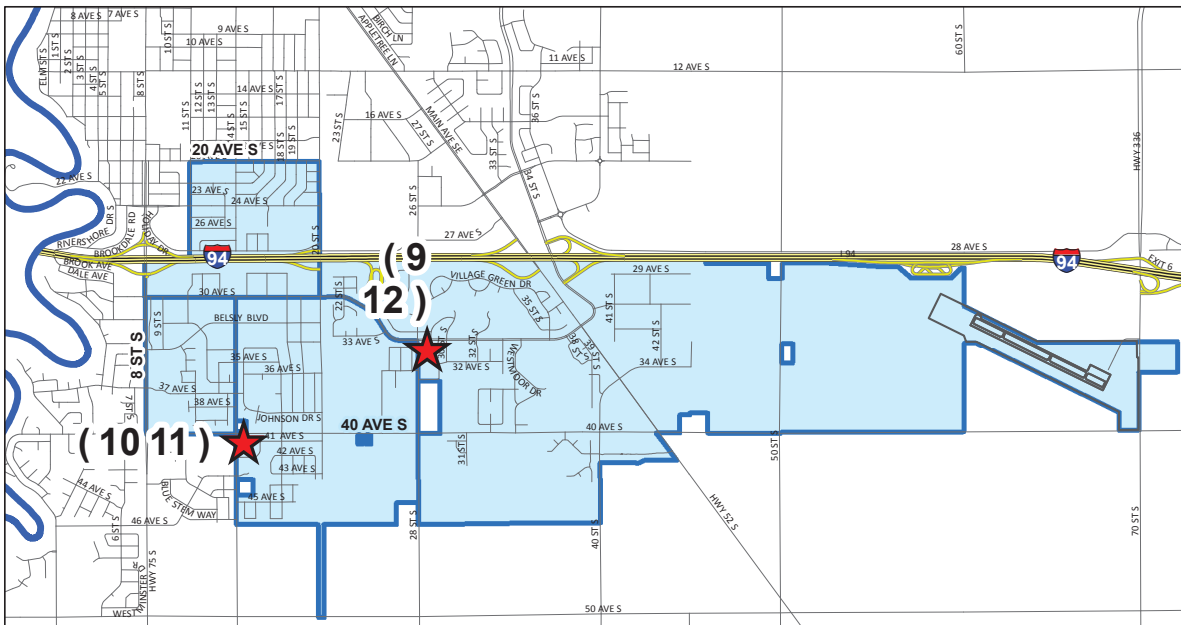

Moorhead Polling Locations

Ward 1

Precinct	Polling Location	Address
1a	St Francis de Sales Church	601 15th AVE N
1b	St Francis de Sales Church	601 15th AVE N
2	Moorhead Center Mall	500 Center AVE

Ward 3

Precinct	Polling Location	Address
6a	Concordia College - Knutson Campus Center	901 8th ST S
6b	First Congregational United Church of Christ	406 8th ST S
7	First Presbyterian Church	2900 5th ST S
8	Valley Christian Church	611 37th AVE S

Moorhead Polling Locations

Ward 2

Precinct	Polling Location	Address
3	Moorhead Youth Hockey Arena	707 SE Main AVE
4	Triumph Lutheran Brethren Church	2901 20th ST S
5a	MSUM - Comstock Memorial Union Ballroom	615 14th ST S
5b	Grace United Methodist Church	1120 17th ST S

Ward 4

Precinct	Polling Location	Address
9	Calvary Church at Village Green	2801 Village Green BLVD
10	Brookdale Baptist Church	1401 40th AVE S
11	Brookdale Baptist Church	1401 40th AVE S
12	Calvary Church at Village Green	2801 Village Green BLVD