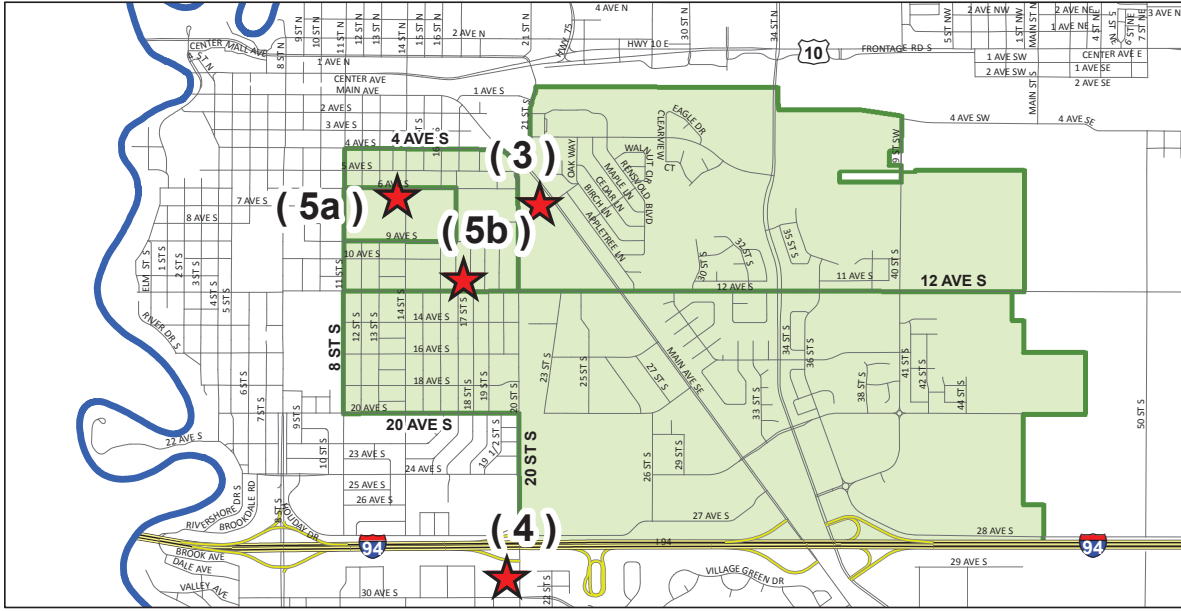

Moorhead Polling Locations

Ward 1

Precinct	Polling Location	Address
1a	St Francis de Sales Church	601 15th AVE N
1b	St Francis de Sales Church	601 15th AVE N
2	Moorhead Center Mall	500 Center AVE

Ward 3

Precinct	Polling Location	Address
6a	Concordia College - Knutson Campus Center	901 8th ST S
6b	First Congregational United Church of Christ	406 8th ST S
7	First Presbyterian Church	2900 5th ST S
8	Valley Christian Church	611 37th AVE S

Moorhead Polling Locations

Ward 2

Precinct	Polling Location	Address
3	Moorhead Youth Hockey Arena	707 SE Main AVE
4	Triumph Lutheran Brethren Church	2901 20th ST S
5a	MSUM - Comstock Memorial Union Ballroom	615 14th ST S
5b	Grace United Methodist Church	1120 17th ST S

Ward 4

Precinct	Polling Location	Address
9	Calvary Church at Village Green	2801 Village Green BLVD
10	Brookdale Baptist Church	1401 40th AVE S
11	Brookdale Baptist Church	1401 40th AVE S
12	Calvary Church at Village Green	2801 Village Green BLVD