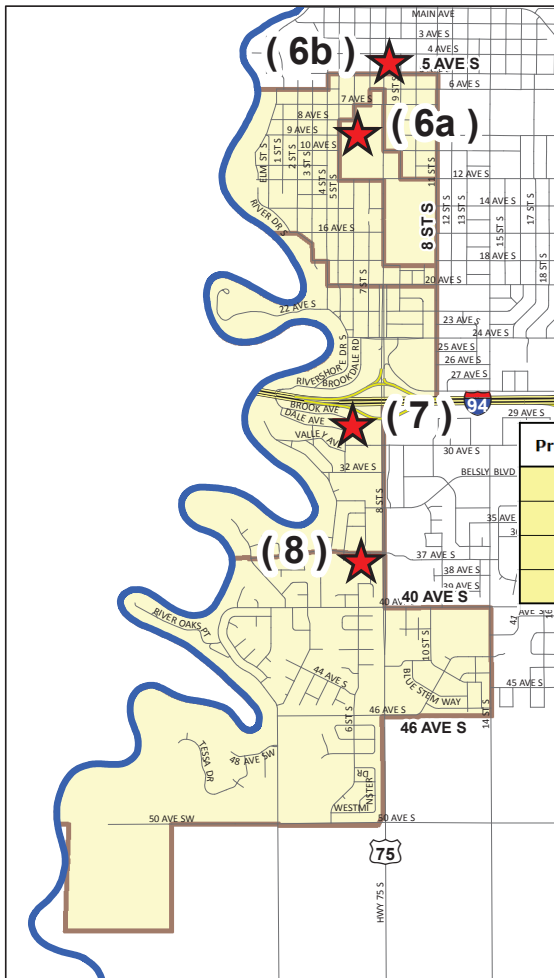

Moorhead Polling Locations

Ward 1

Precinct	Polling Location	Address
1a	St Francis de Sales Church	601 15th AVE N
1b	St Francis de Sales Church	601 15th AVE N
2	Moorhead Center Mall	500 Center AVE

Ward 3

Precinct	Polling Location	Address
6a	Concordia College - Knutson Campus Center	901 8th ST S
6b	First Congregational United Church of Christ	406 8th ST S
7	First Presbyterian Church	2900 5th ST S
8	Valley Christian Church	611 37th AVE S

Moorhead Polling Locations

Ward 2

Precinct	Polling Location	Address
3	Moorhead Youth Hockey Arena	707 SE Main AVE
4	Triumph Lutheran Brethren Church	2901 20th ST S
5a	MSUM - Comstock Memorial Union Ballroom	615 14th ST S
5b	Grace United Methodist Church	1120 17th ST S

Ward 4

Precinct	Polling Location	Address
9	Calvary Church at Village Green	2801 Village Green BLVD
10	Brookdale Baptist Church	1401 40th AVE S
11	Brookdale Baptist Church	1401 40th AVE S
12	Calvary Church at Village Green	2801 Village Green BLVD