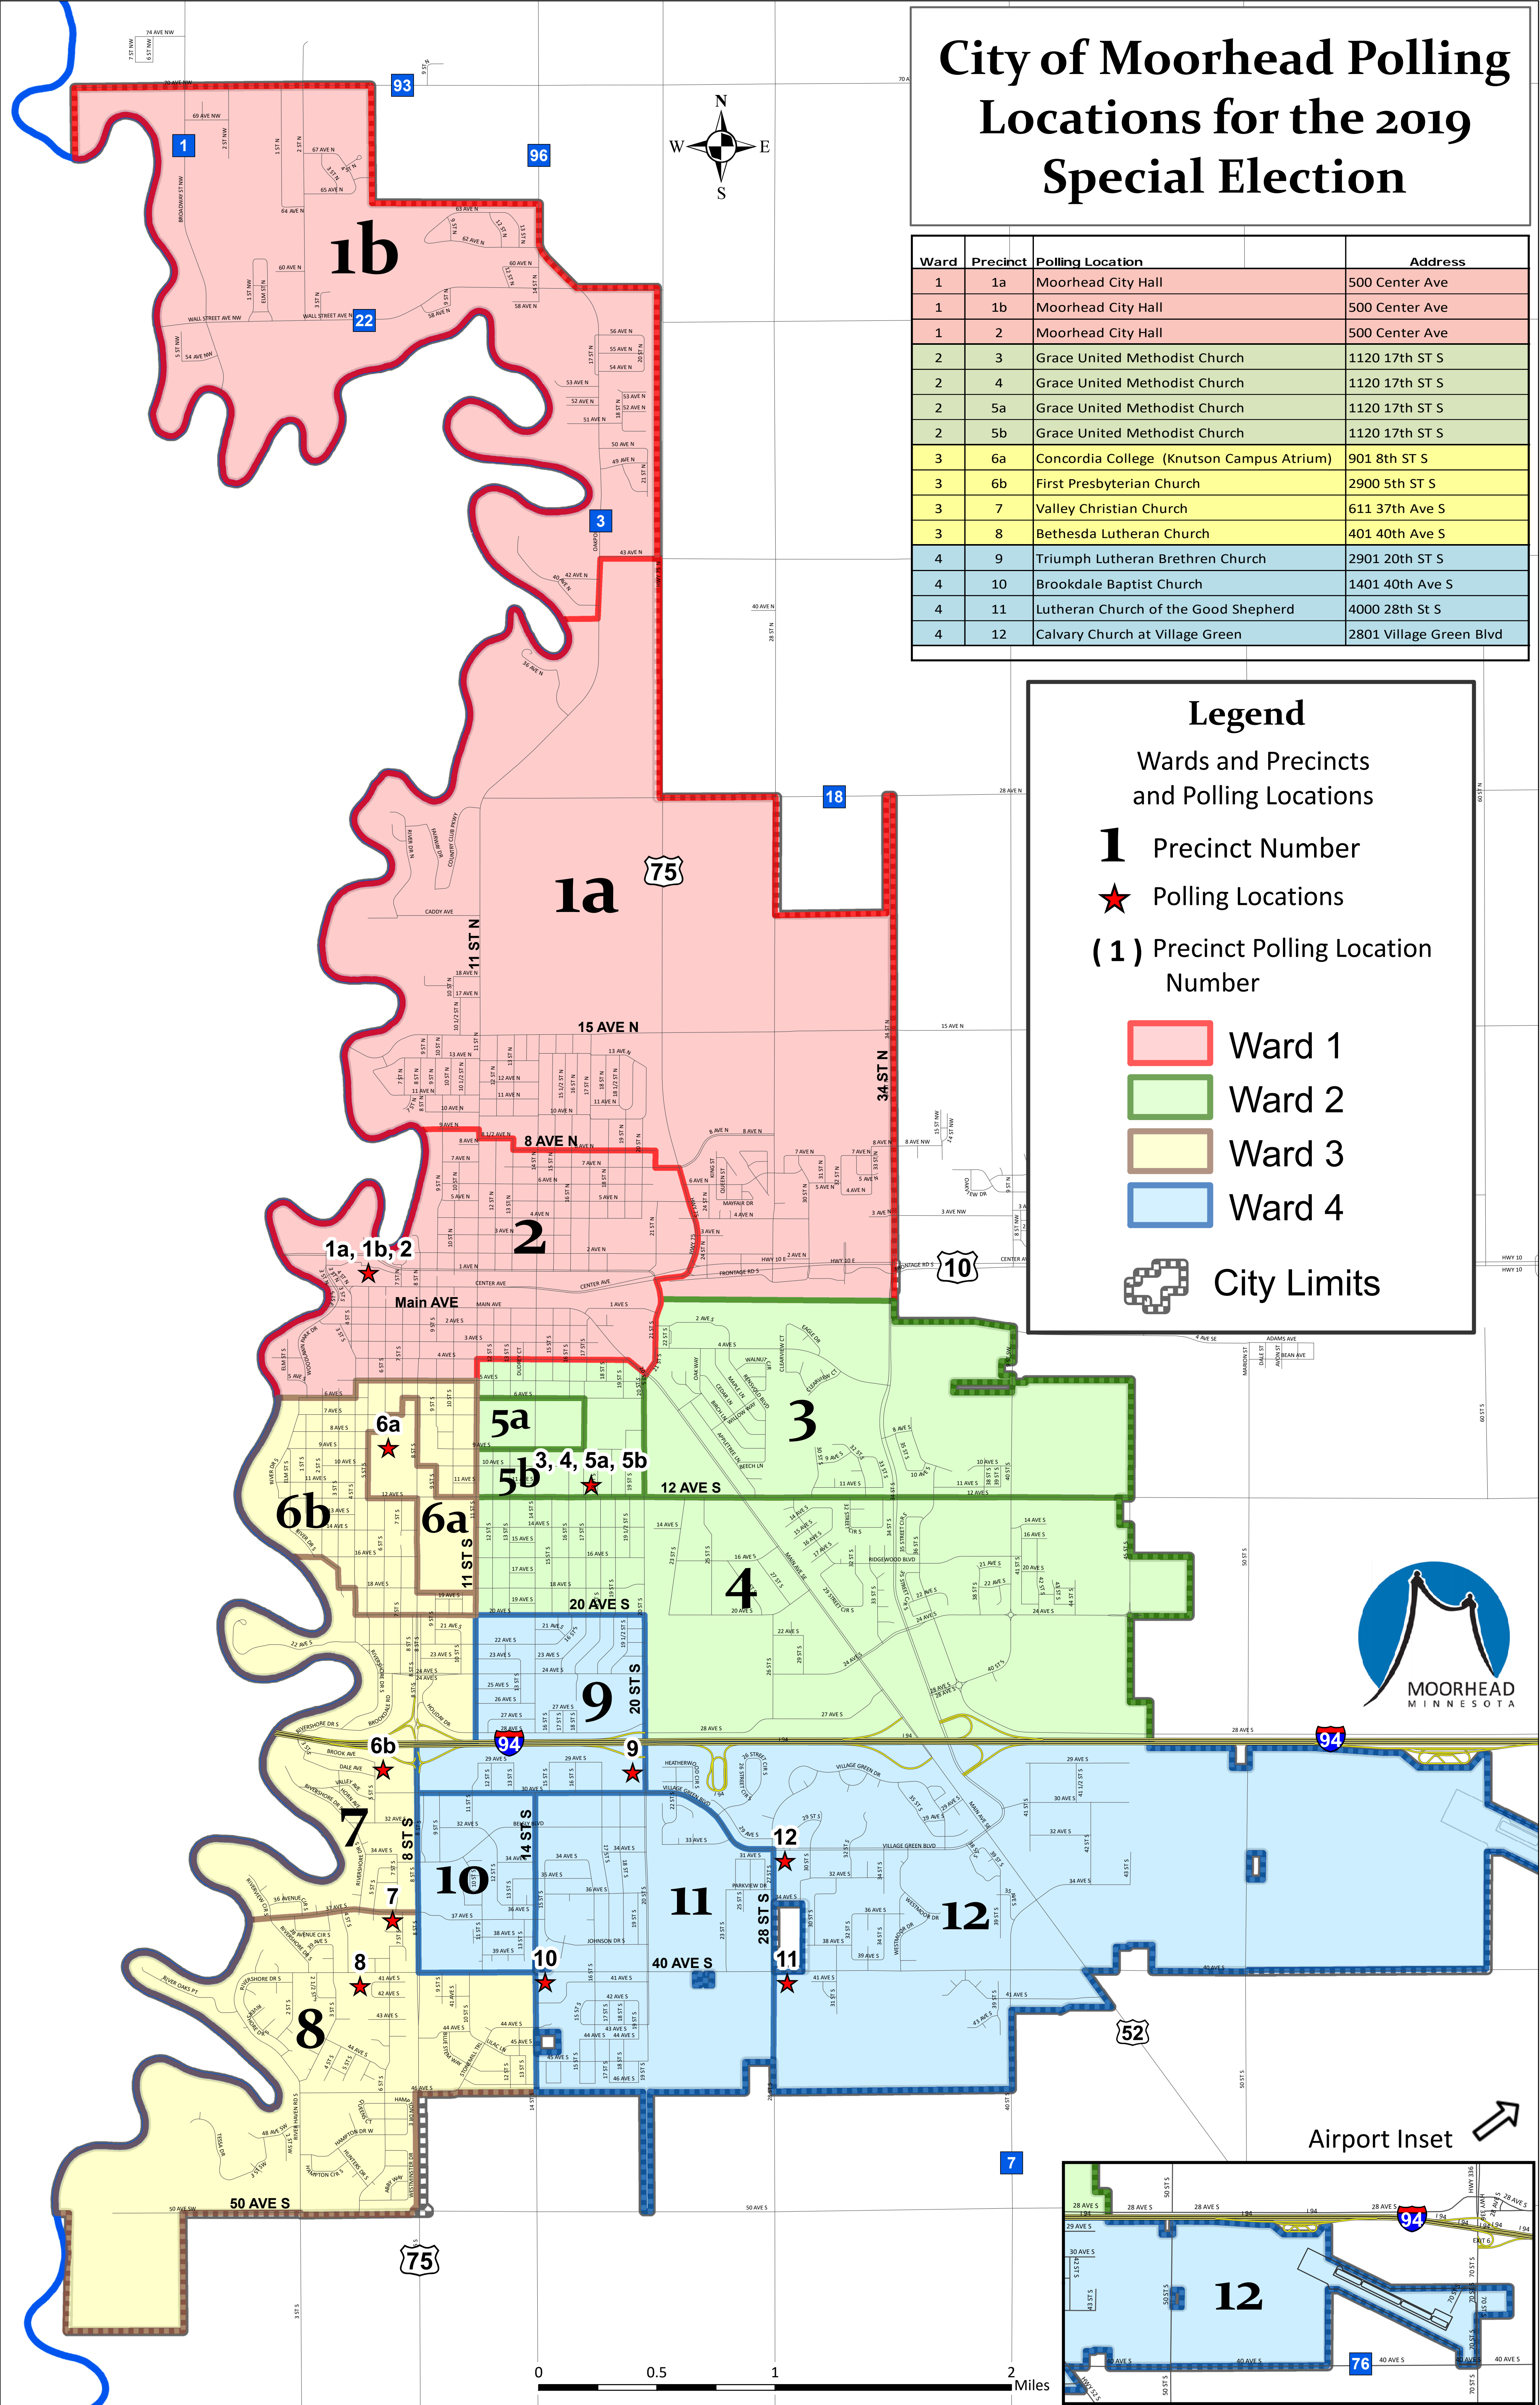

City of Moorhead Polling Locations for the 2019 Special Election

Ward	Precinct	Polling Location	Address
1	1a	Moorhead City Hall	500 Center Ave
1	1b	Moorhead City Hall	500 Center Ave
1	2	Moorhead City Hall	500 Center Ave
2	3	Grace United Methodist Church	1120 17th ST S
2	4	Grace United Methodist Church	1120 17th ST S
2	5a	Grace United Methodist Church	1120 17th ST S
2	5b	Grace United Methodist Church	1120 17th ST S
3	6a	Concordia College (Knutson Campus Atrium)	901 8th ST S
3	6b	First Presbyterian Church	2900 5th ST S
3	7	Valley Christian Church	611 37th Ave S
3	8	Bethesda Lutheran Church	401 40th Ave S
4	9	Triumph Lutheran Brethren Church	2901 20th ST S
4	10	Brookdale Baptist Church	1401 40th Ave S
4	11	Lutheran Church of the Good Shepherd	4000 28th St S
4	12	Calvary Church at Village Green	2801 Village Green Blvd

Legend

Wards and Precincts and Polling Locations

- 1** Precinct Number
- ★ Polling Locations
- (1)** Precinct Polling Location Number

- Ward 1
- Ward 2
- Ward 3
- Ward 4
- City Limits

Airport Inset