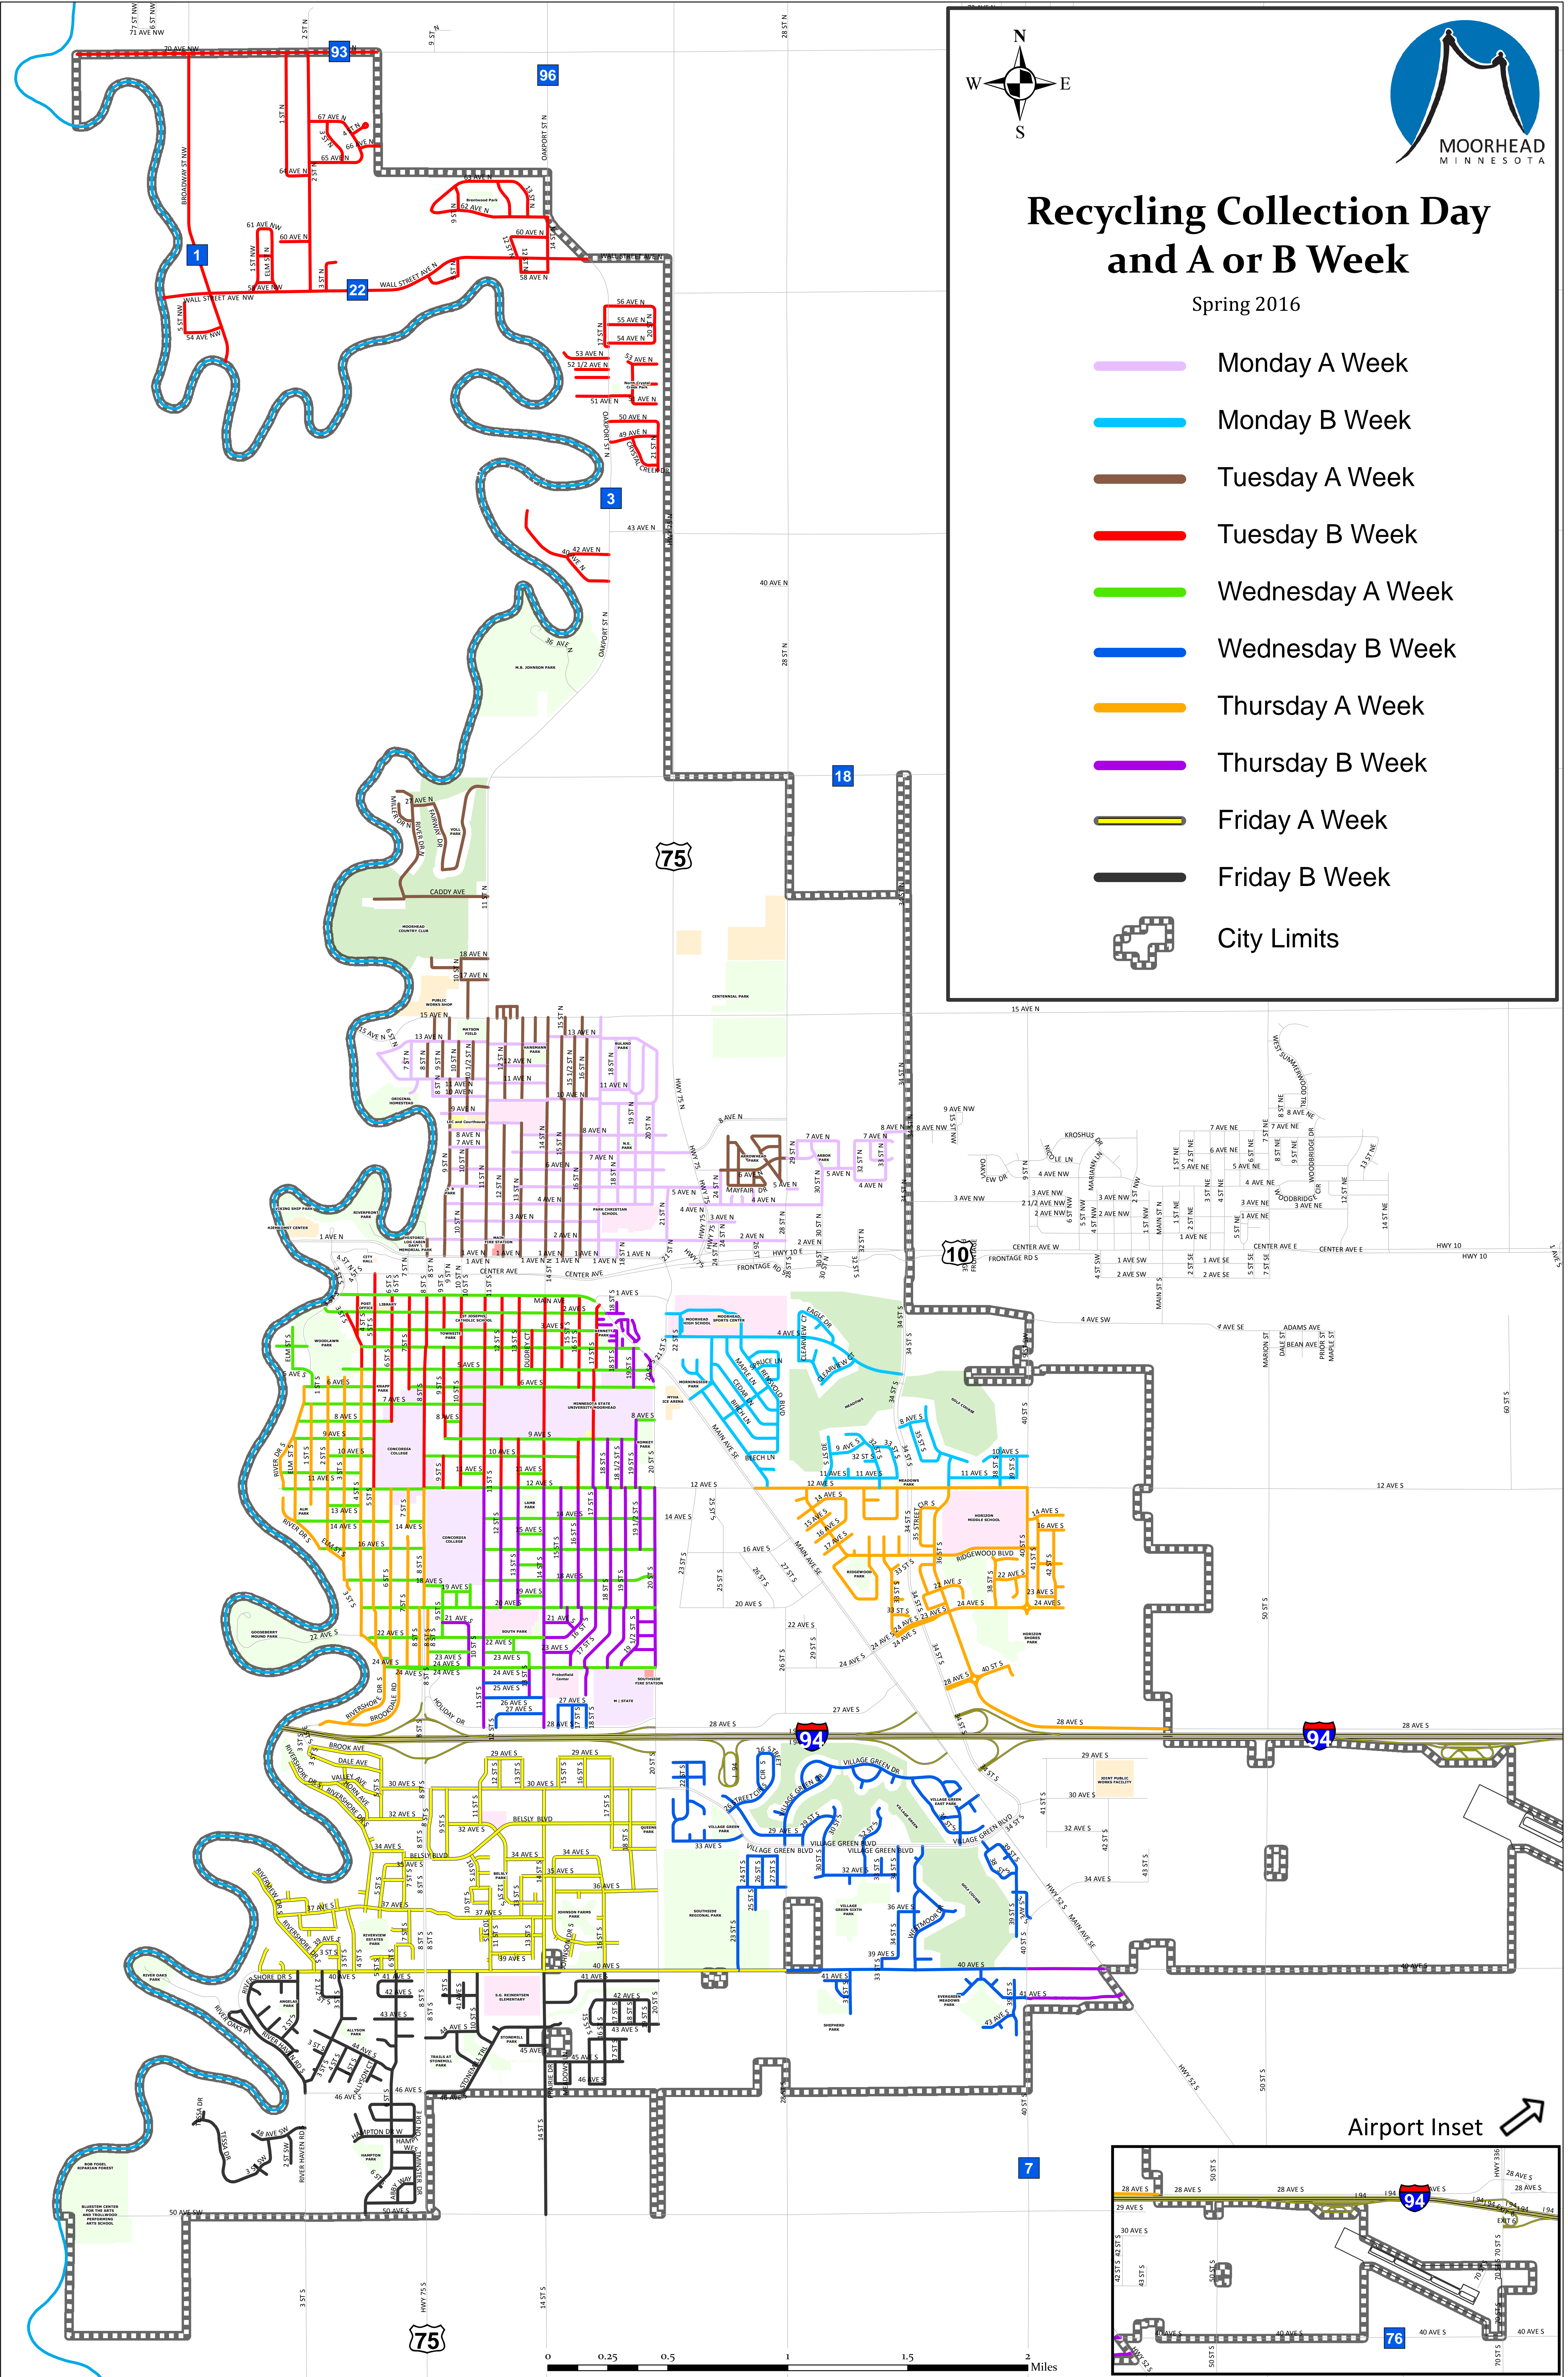

Recycling Collection Day and A or B Week

Spring 2016

-  Monday A Week
-  Monday B Week
-  Tuesday A Week
-  Tuesday B Week
-  Wednesday A Week
-  Wednesday B Week
-  Thursday A Week
-  Thursday B Week
-  Friday A Week
-  Friday B Week
-  City Limits

Airport Inset 