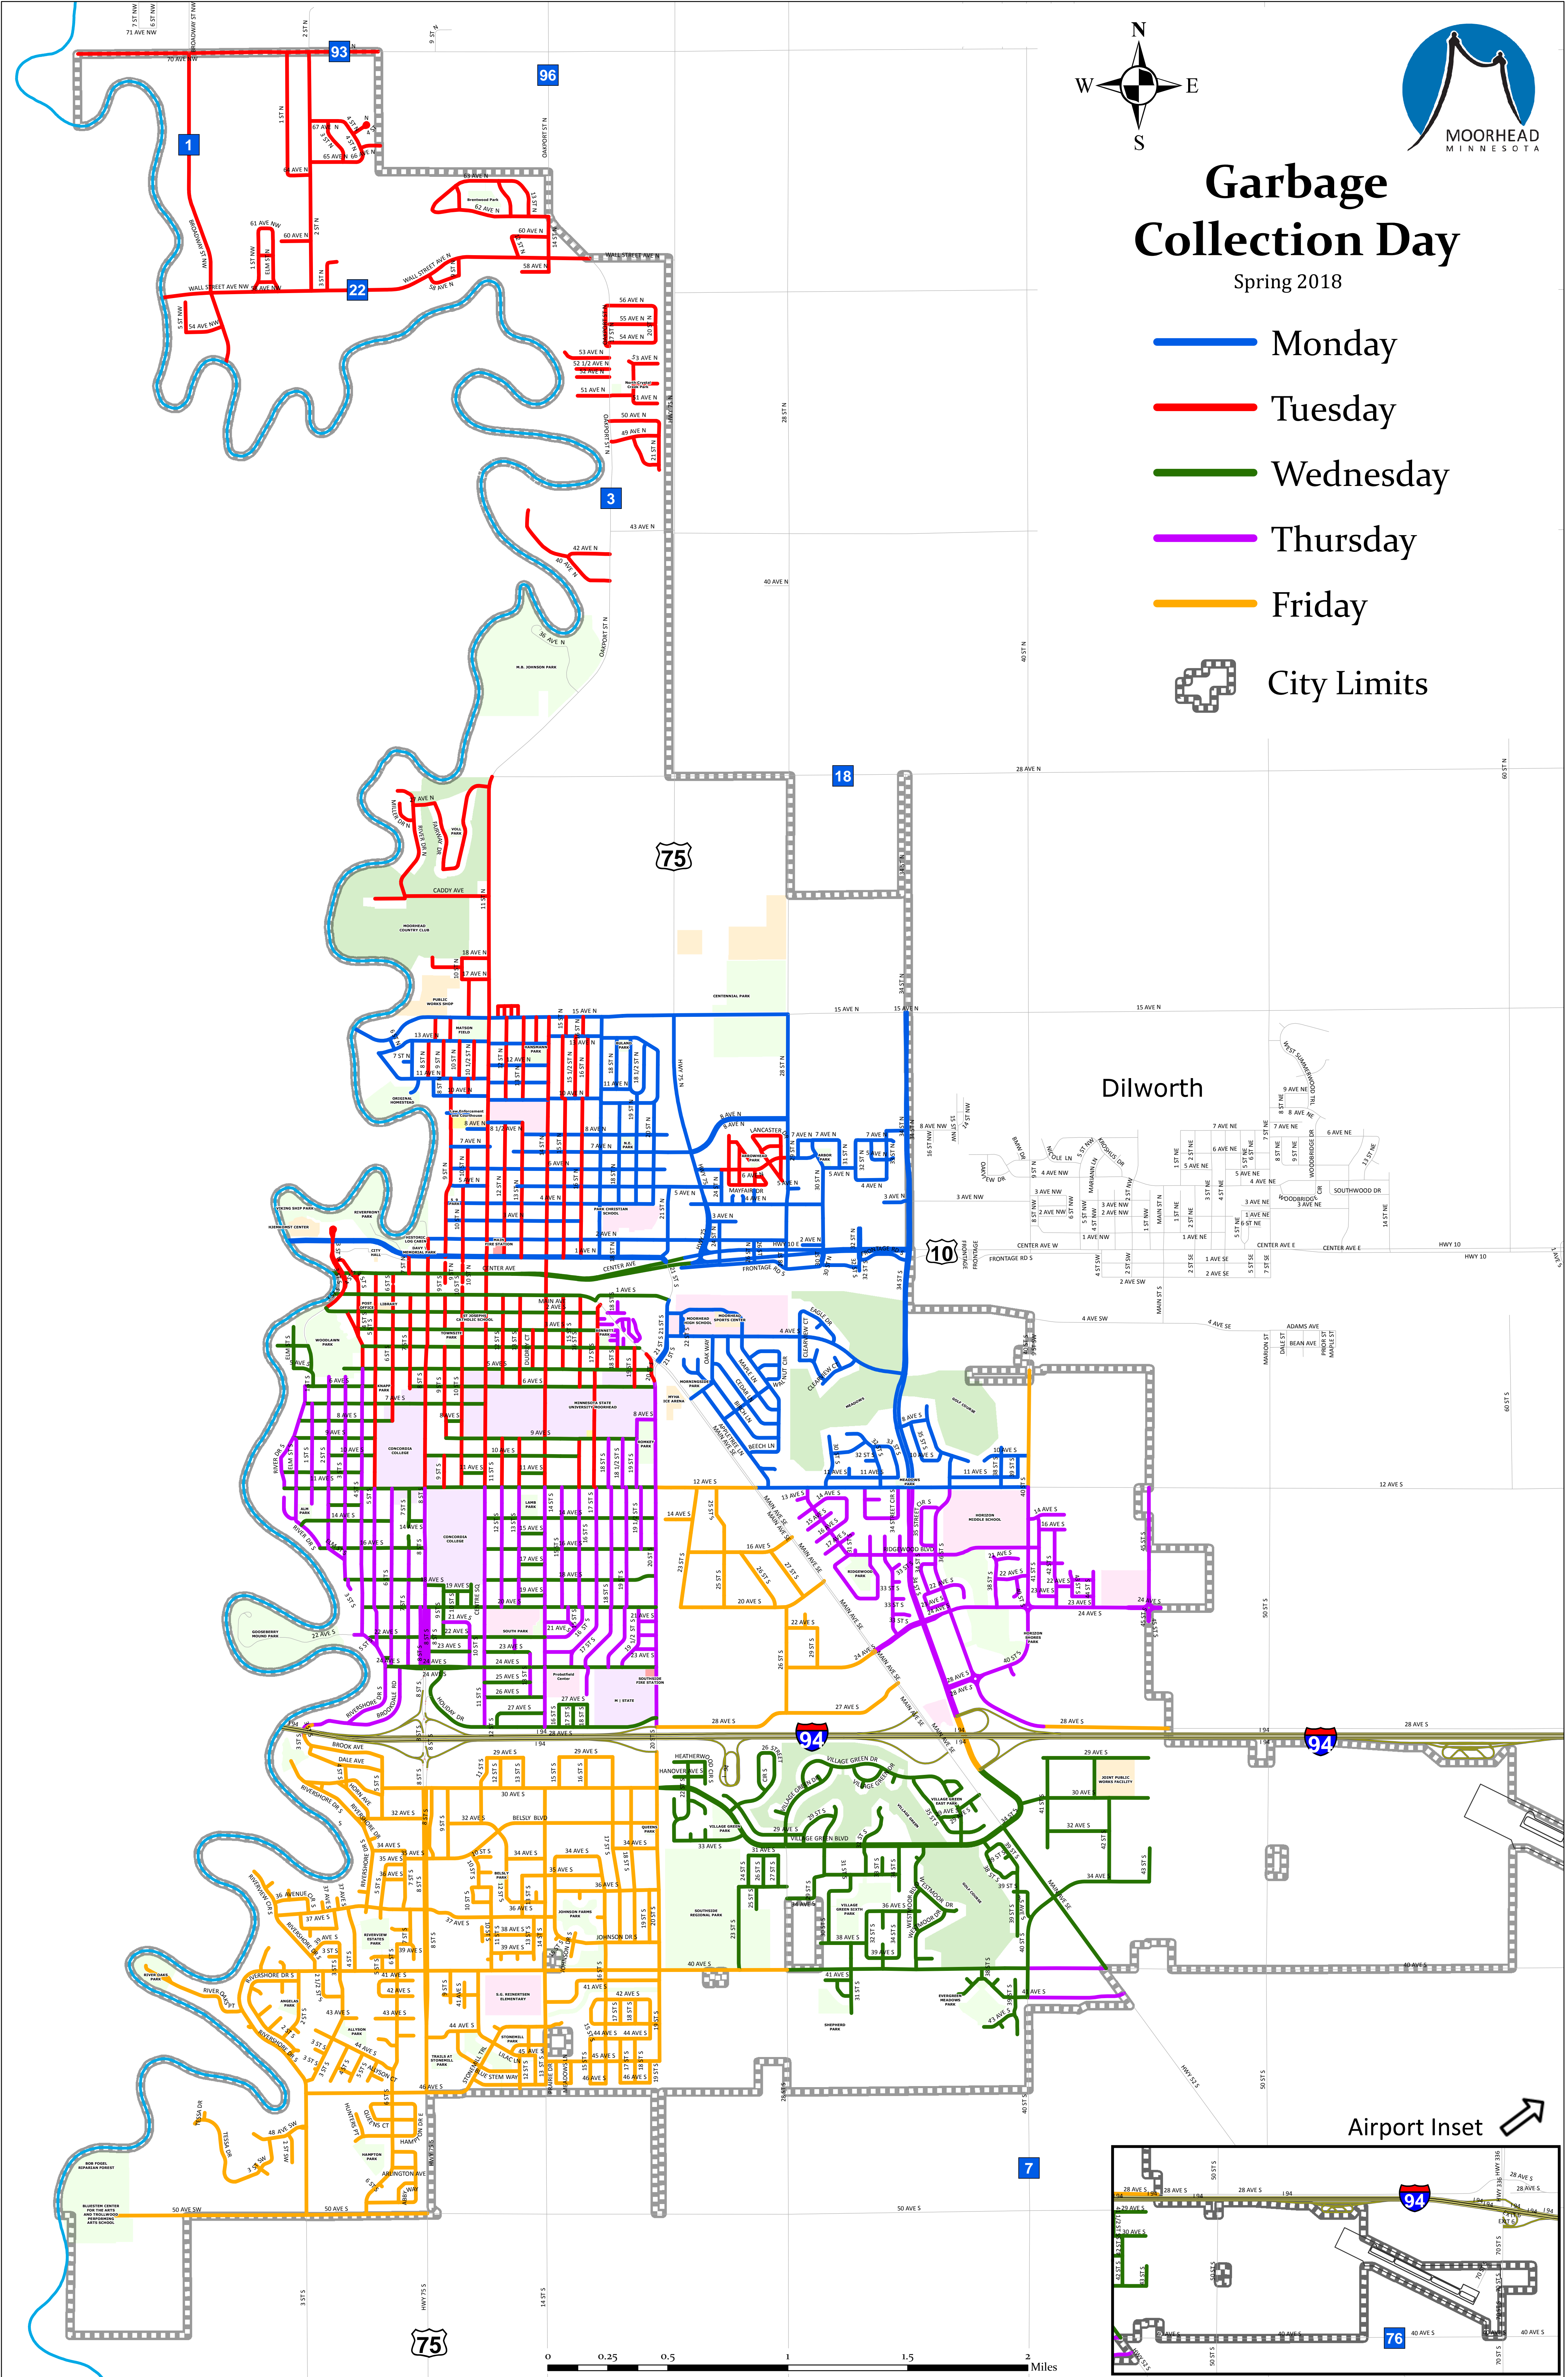

Garbage Collection Day

Spring 2018

- Monday
- Tuesday
- Wednesday
- Thursday
- Friday
- City Limits

Dilworth

Airport Inset