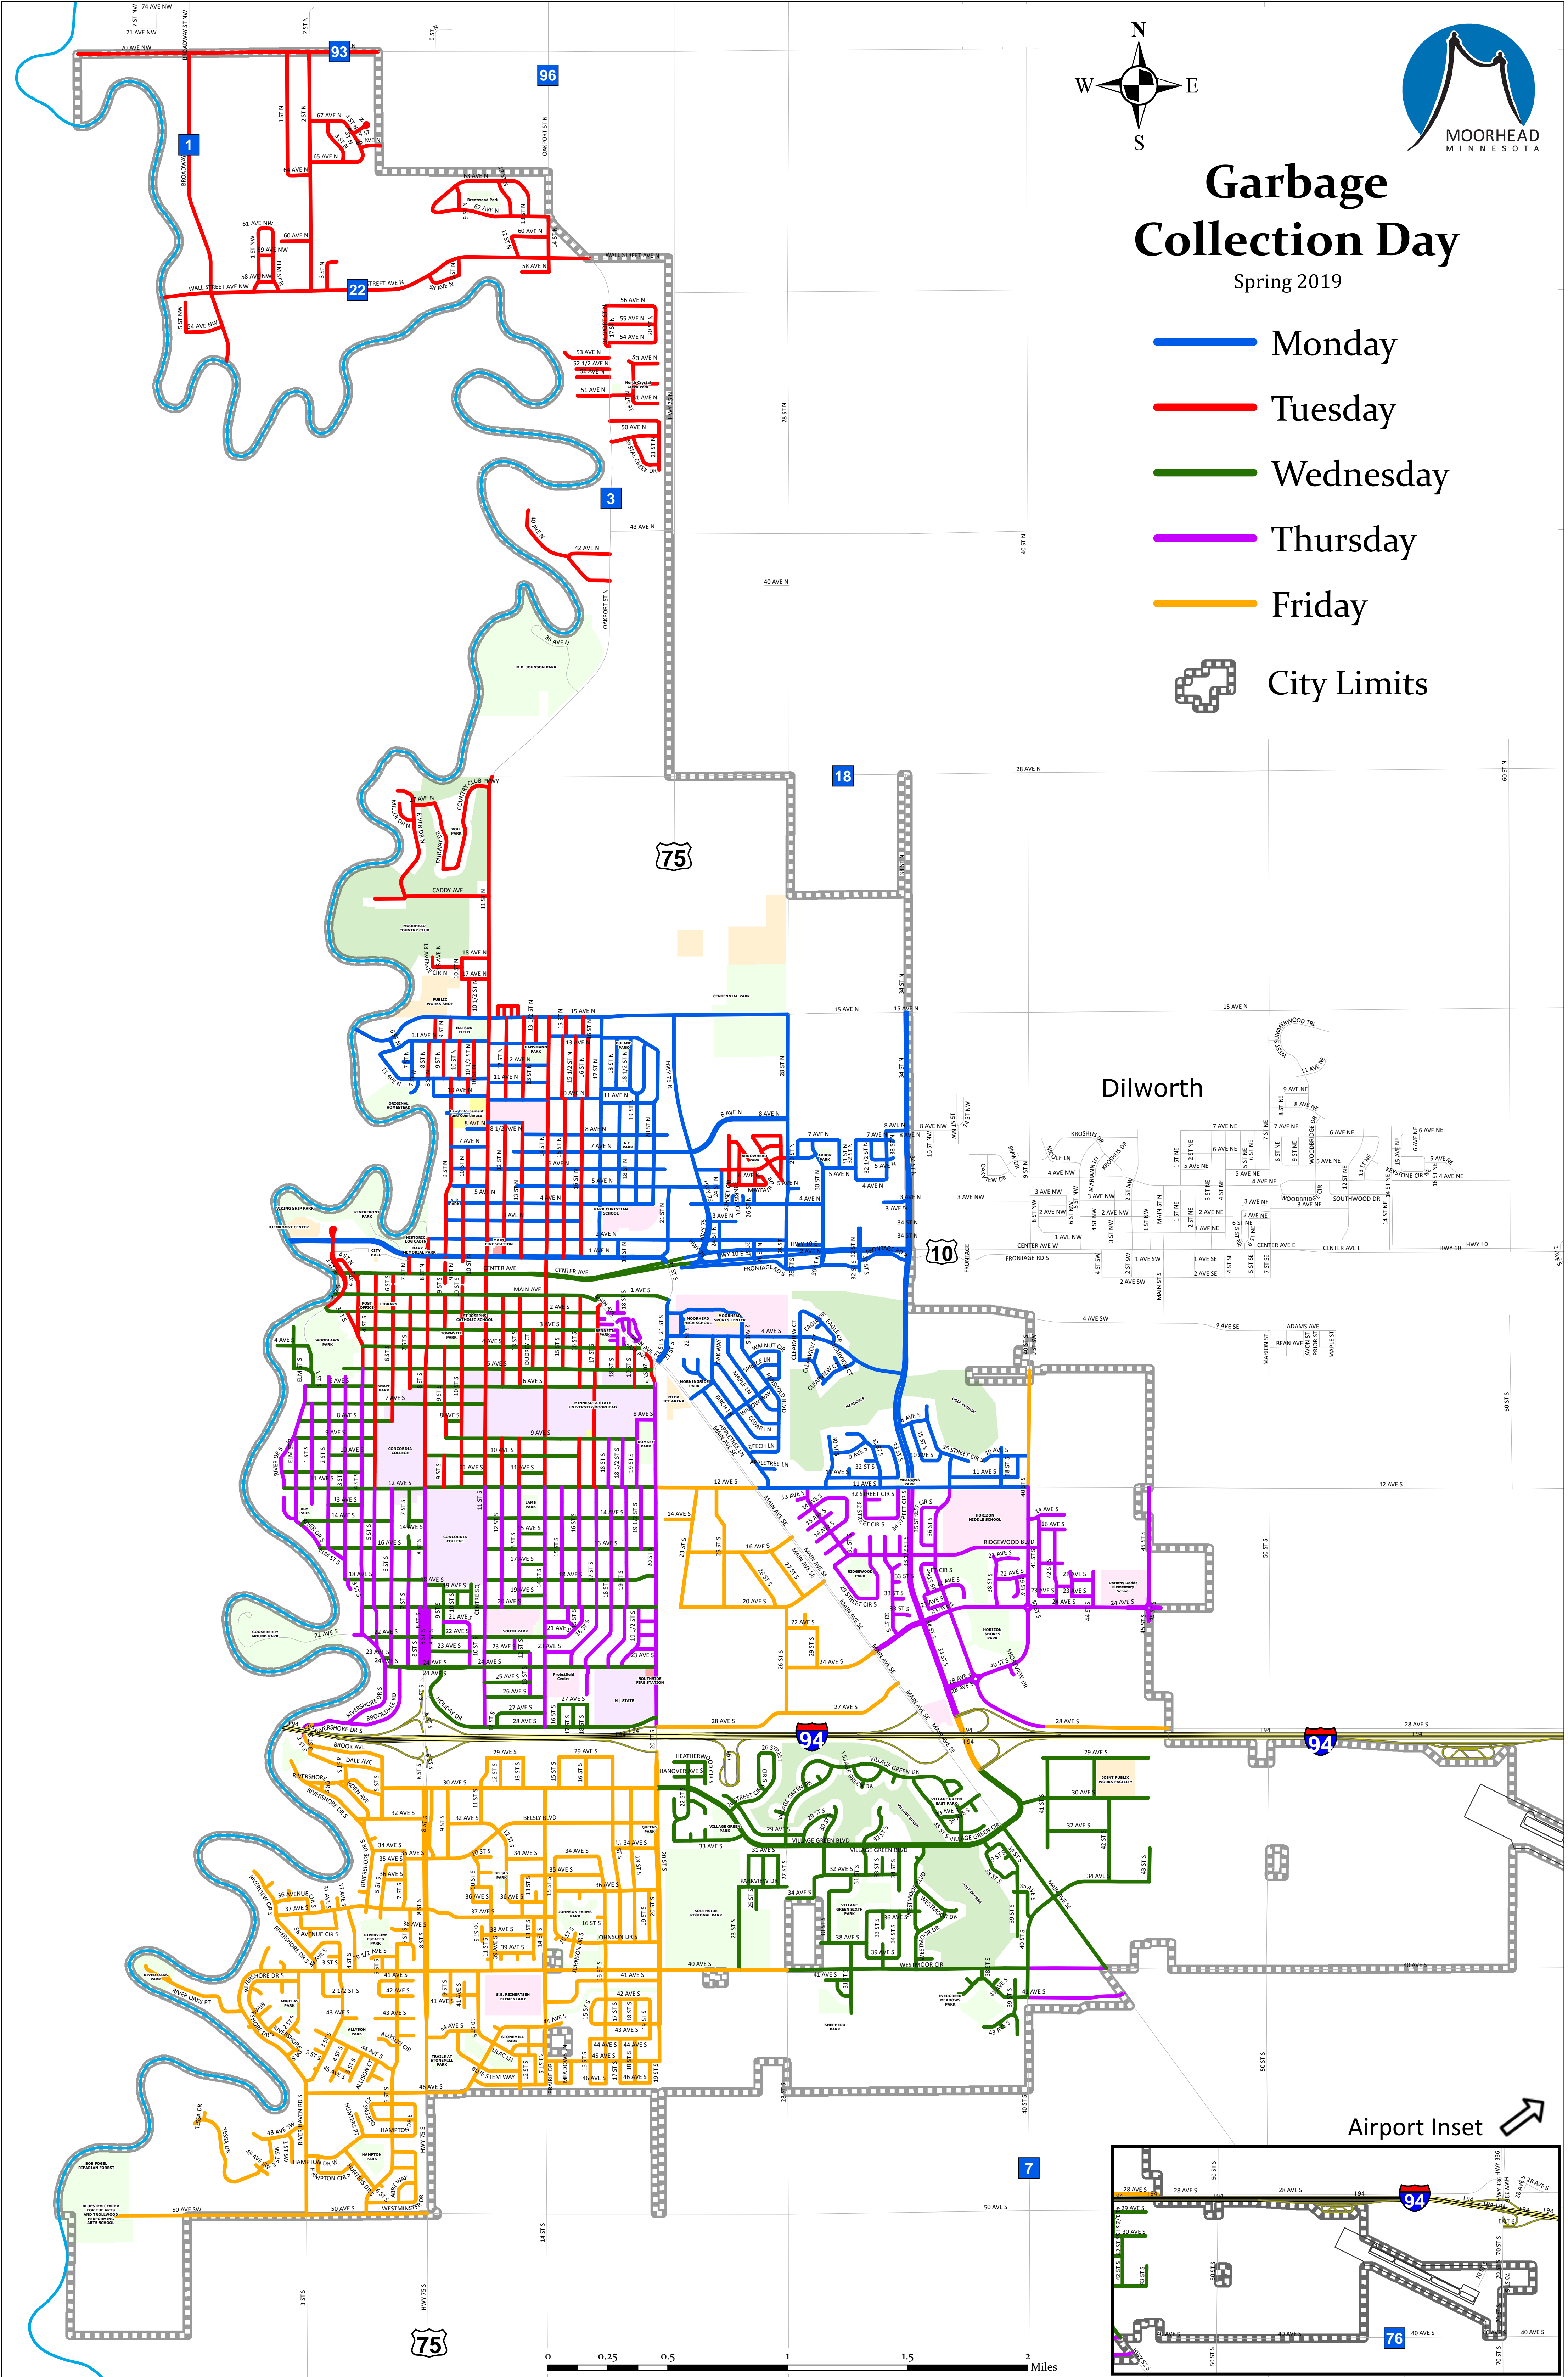

Garbage Collection Day

Spring 2019

- Monday
- Tuesday
- Wednesday
- Thursday
- Friday
- City Limits

Dilworth

Airport Inset