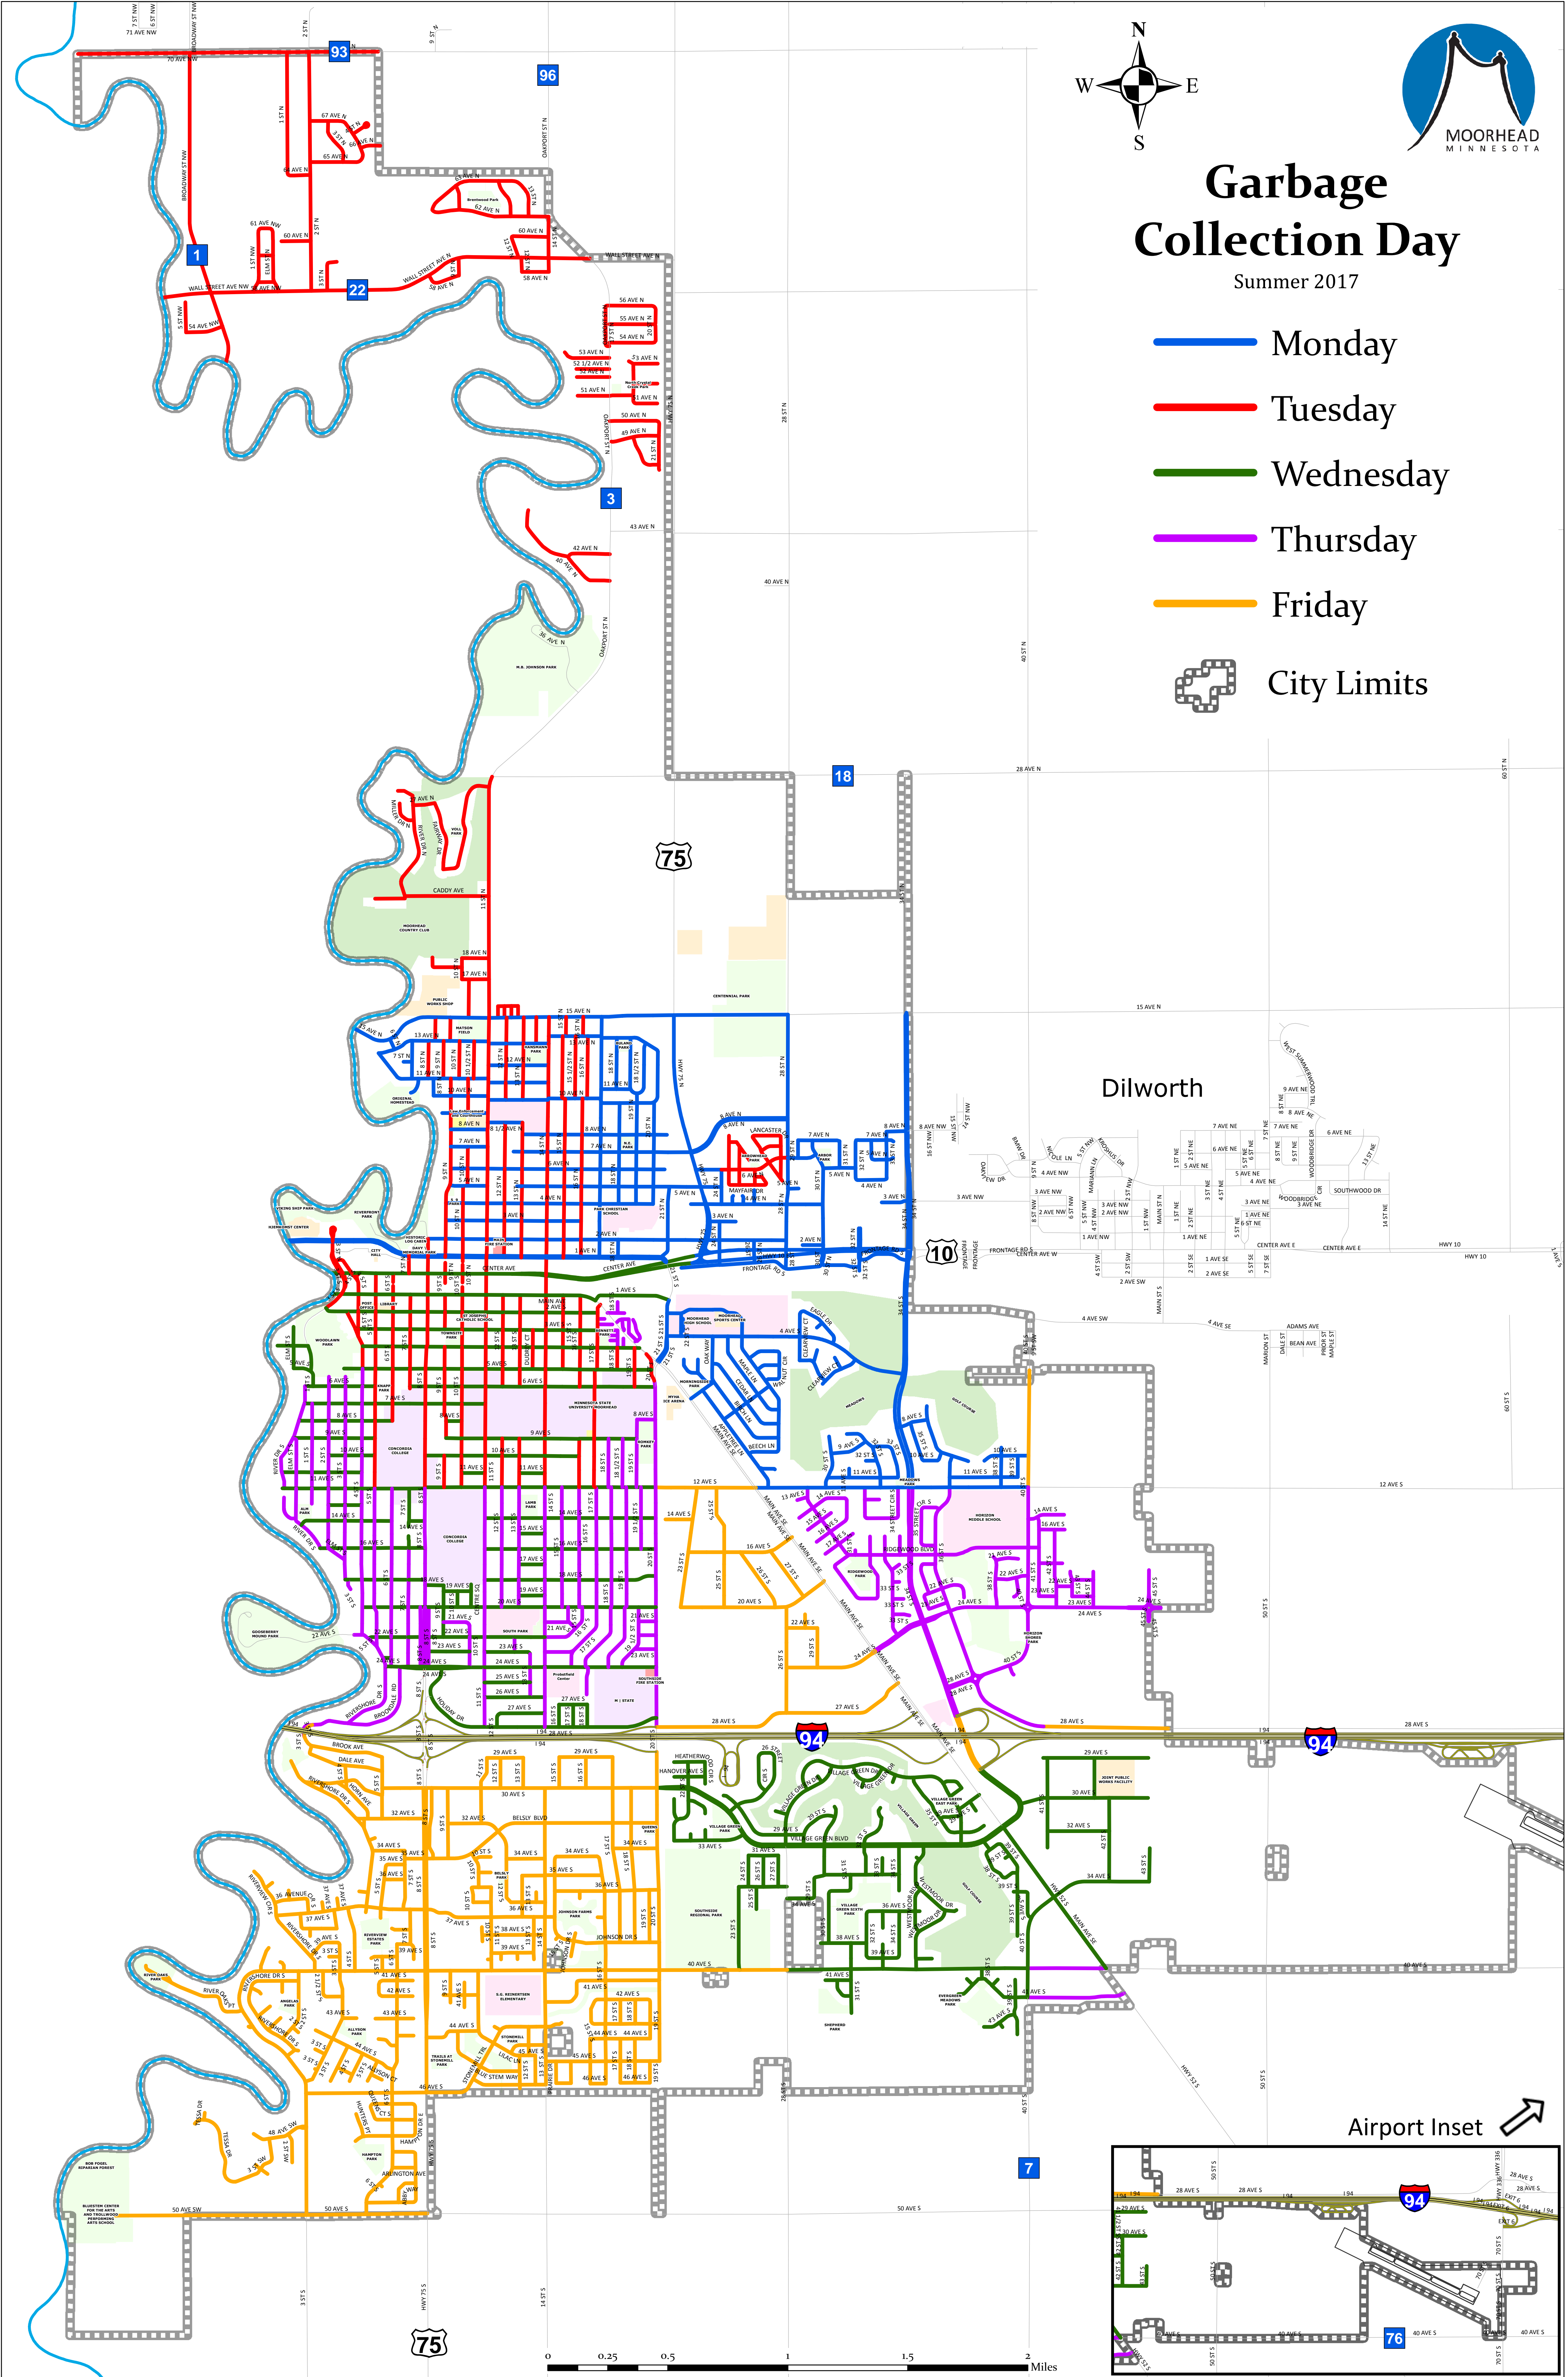

Garbage Collection Day

Summer 2017

- Monday
- Tuesday
- Wednesday
- Thursday
- Friday
- City Limits

Dilworth

Airport Inset