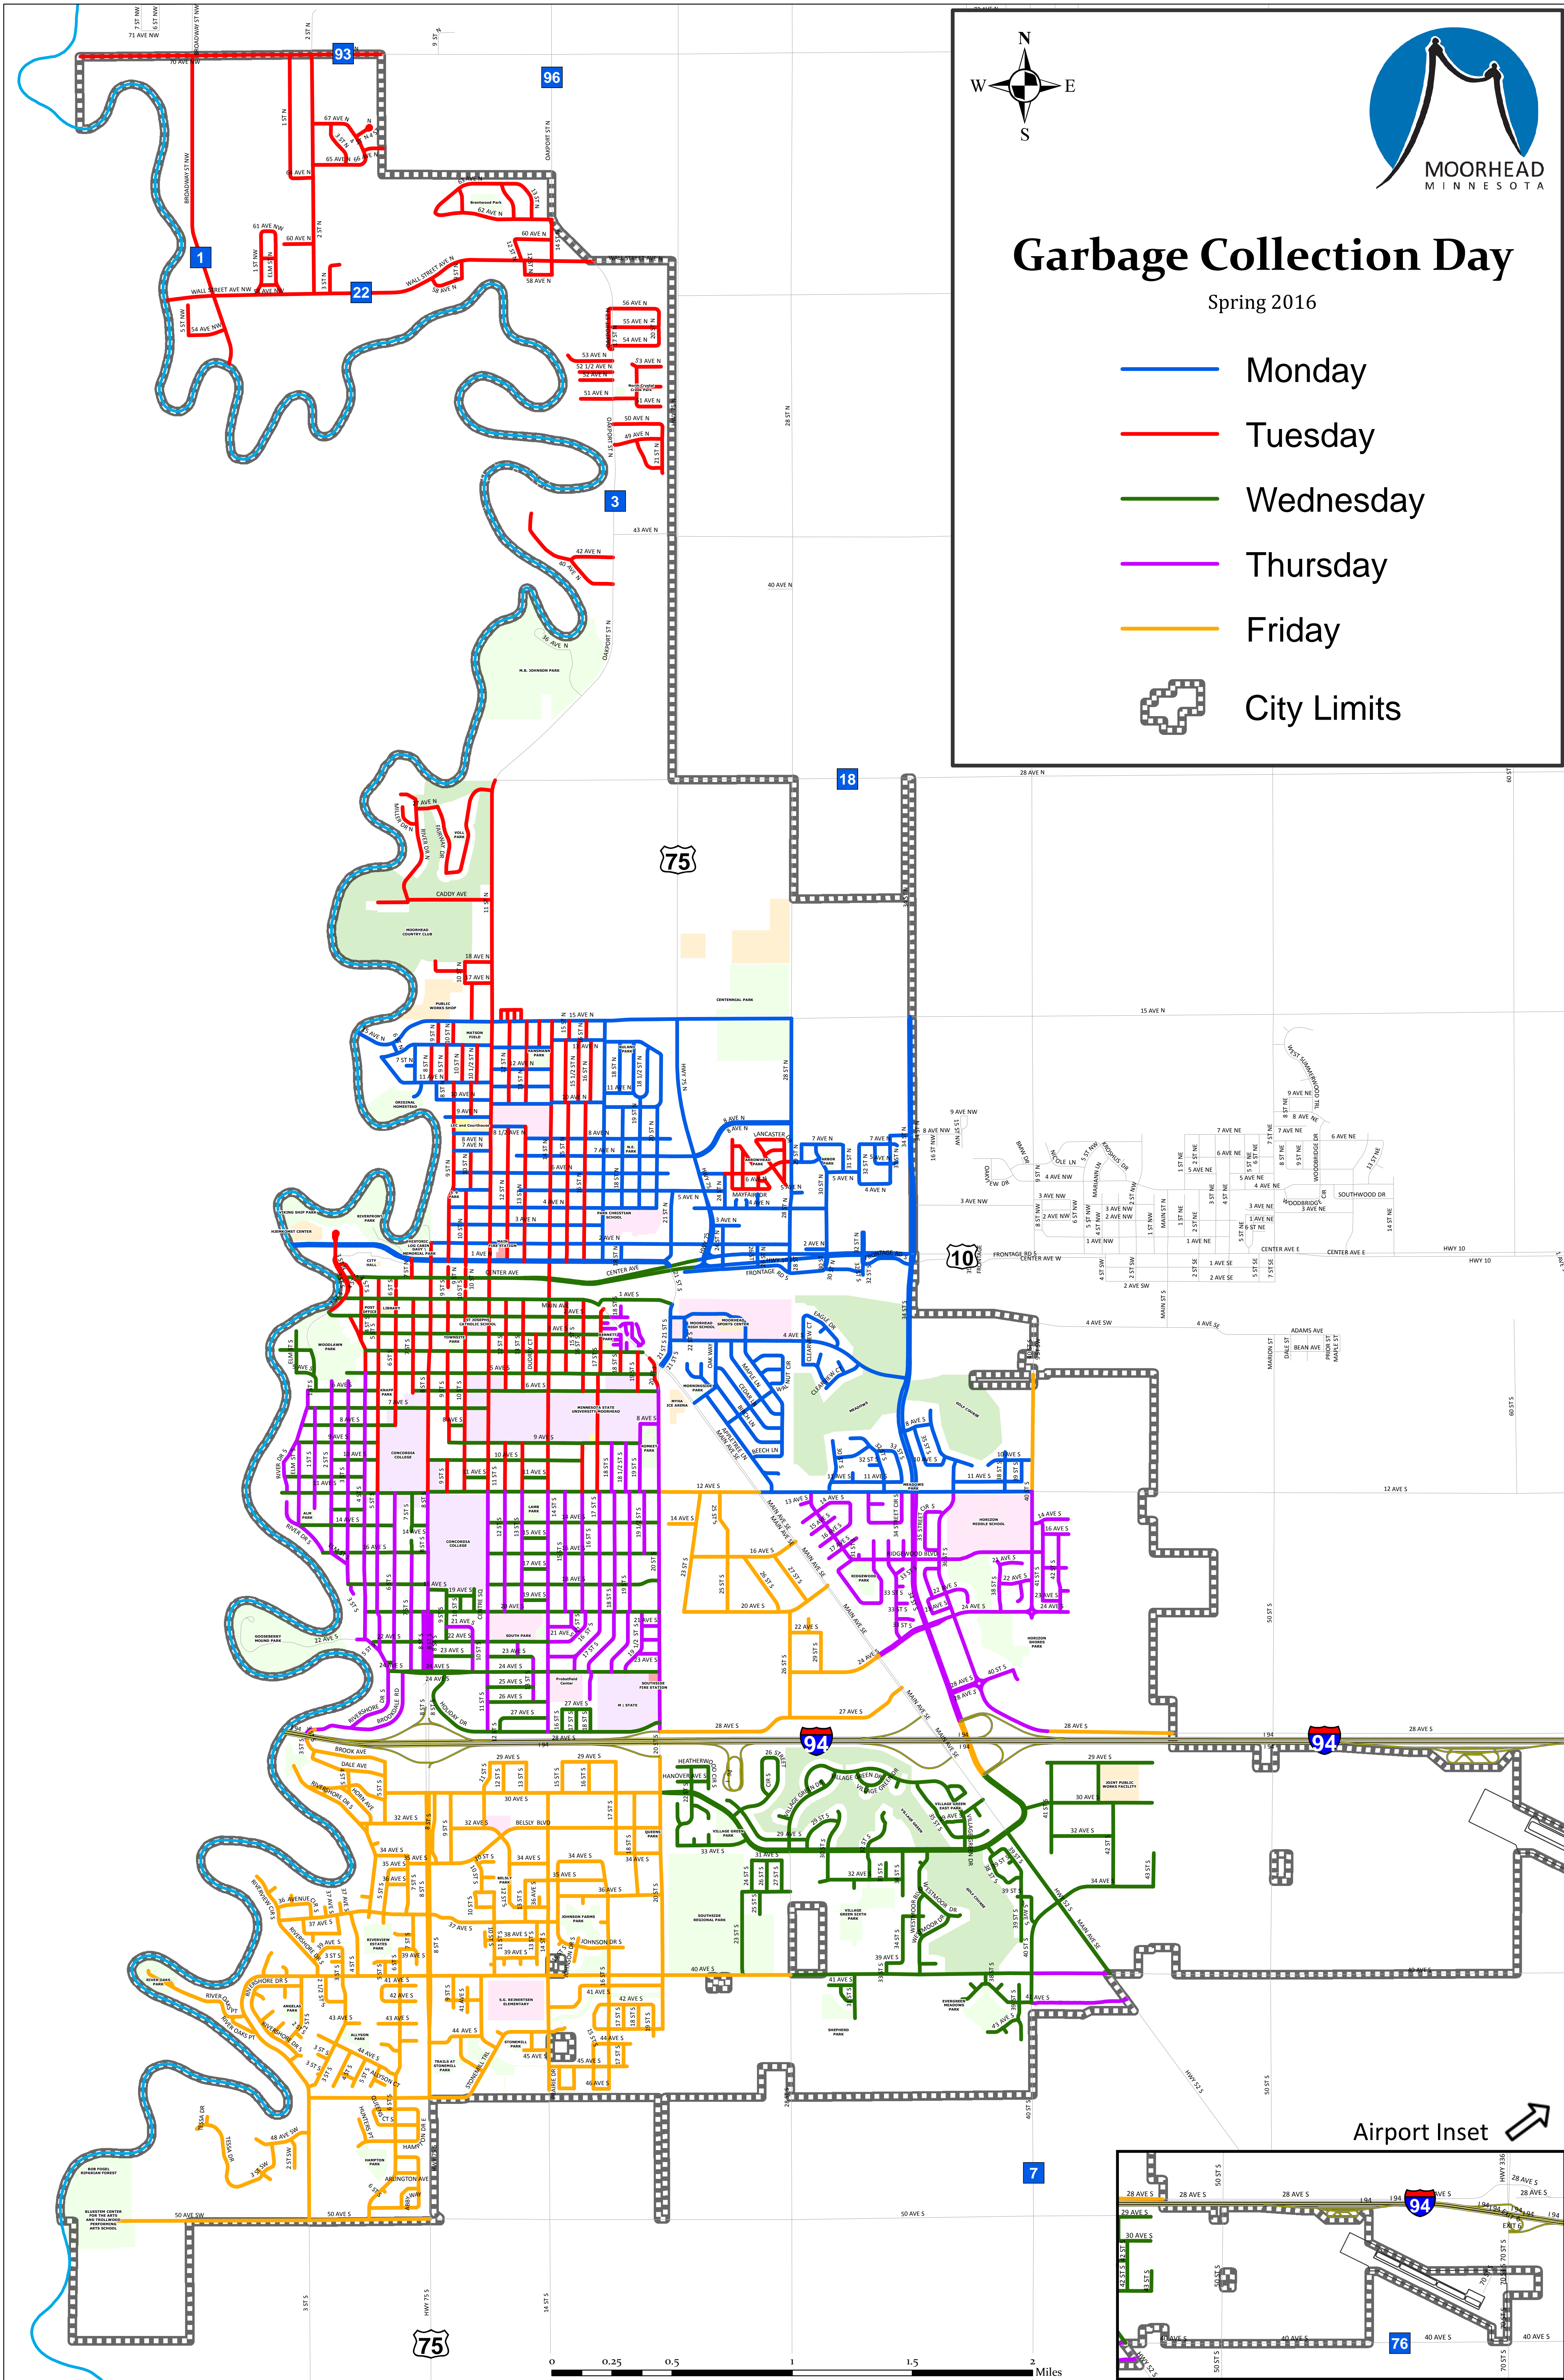

Garbage Collection Day

Spring 2016

- Monday
- Tuesday
- Wednesday
- Thursday
- Friday
- City Limits

Airport Inset